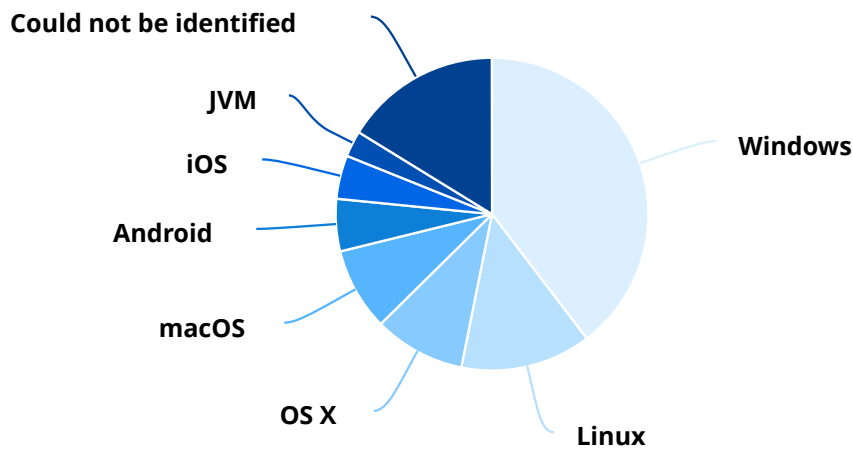

Browsers & Systems

Browsers

Browsers	Sessions	Percentage
Chrome	99	44.59%
Firefox	32	14.41%
IE	14	6.31%
Chrome Mobile	9	4.05%
Safari mobile	8	3.60%
Microsoft Edge	6	2.70%
Android browser	4	1.80%
Apache-HttpClient	3	1.35%
Java	3	1.35%
Python-requests	3	1.35%
Safari	3	1.35%
Apple Mail	1	0.45%

Browsers	Sessions	Percentage
Chromium	1	0.45%
Google App	1	0.45%
Opera	1	0.45%
Could not be identified	34	15.32%
Total	222	100.00%

Operating Systems

Operating Systems	Sessions	Percentage
Windows	88	39.64%
Linux	30	13.51%
OS X	21	9.46%
macOS	19	8.56%
Android	12	5.41%
iOS	10	4.50%
JVM	6	2.70%
Could not be identified	36	16.22%
Total	222	100.00%

Visitor Locations

Countries

Countries	Sessions	Percentage
United States	138	62.16%
China	10	4.50%

Countries	Sessions	Percentage
France	8	3.60%
Romania	8	3.60%
Ukraine	8	3.60%
Germany	7	3.15%
Canada	6	2.70%
Ireland	6	2.70%
Netherlands	6	2.70%
Russia	4	1.80%
India	3	1.35%
Philippines	2	0.90%
Azerbaijan	1	0.45%
United Kingdom	1	0.45%
Hong Kong	1	0.45%
South Korea	1	0.45%
Sri Lanka	1	0.45%
Pakistan	1	0.45%
South Africa	1	0.45%
Could not be identified	9	4.05%
Total	222	100.00%