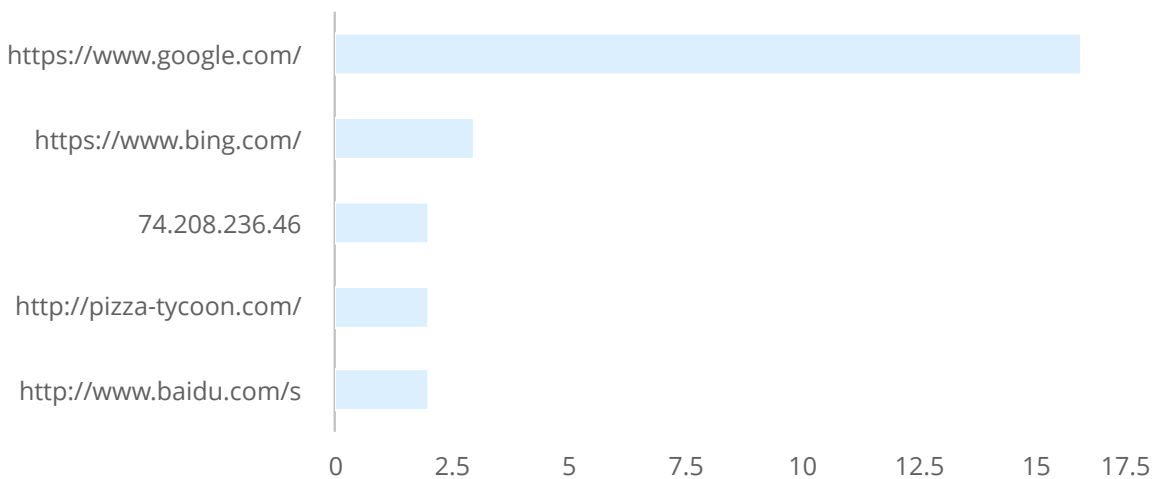

Pages	Sessions	Percentage
/Stats.htm	16	2.71%
/CalendarOld.htm	8	1.36%
/Elim-HISTORY.htm	4	0.68%
/missions.htm	4	0.68%
/valley_views0813.htm	4	0.68%
/valley_views0913.htm	4	0.68%
/valley_views1013.htm	4	0.68%
/valley_views1113.htm	4	0.68%
/Bulletins.htm	3	0.51%
/Elim_M-Statement.htm	3	0.51%
/StJohns_M-Statement.htm	3	0.51%
/St_Johns-HISTORY.htm	3	0.51%
Total	590	100.00%

Keywords

No data is available for this report during the current time period.

Referring Pages

Pages	Sessions
https://www.google.com/	16
https://www.bing.com/	3
74.208.236.46	2
http://pizza-tycoon.com/	2
http://www.baidu.com/s	2