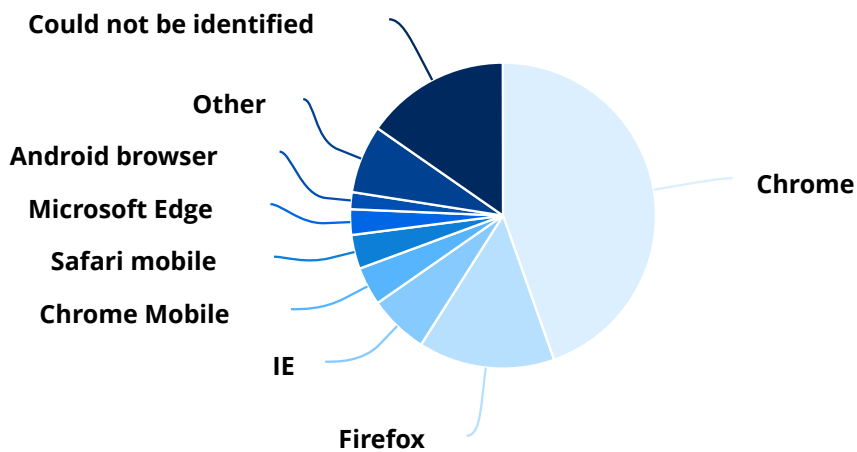

Pages	Sessions
http://www.google.com/	2
https://www.cjb.net/	2
www.google.com	2
http://burger-imperia.com/	1
http://l.facebook.com/l.php	1
http://pizza-imperia.com/	1
http://www.umc.org/find-a-church/church/22258	1
https://www.google.com.pk/	1

Browsers & Systems

Browsers

Browsers	Sessions	Percentage
Chrome	99	44.59%
Firefox	32	14.41%
IE	14	6.31%
Chrome Mobile	9	4.05%
Safari mobile	8	3.60%
Microsoft Edge	6	2.70%
Android browser	4	1.80%
Apache-HttpClient	3	1.35%
Java	3	1.35%
Python-requests	3	1.35%
Safari	3	1.35%
Apple Mail	1	0.45%