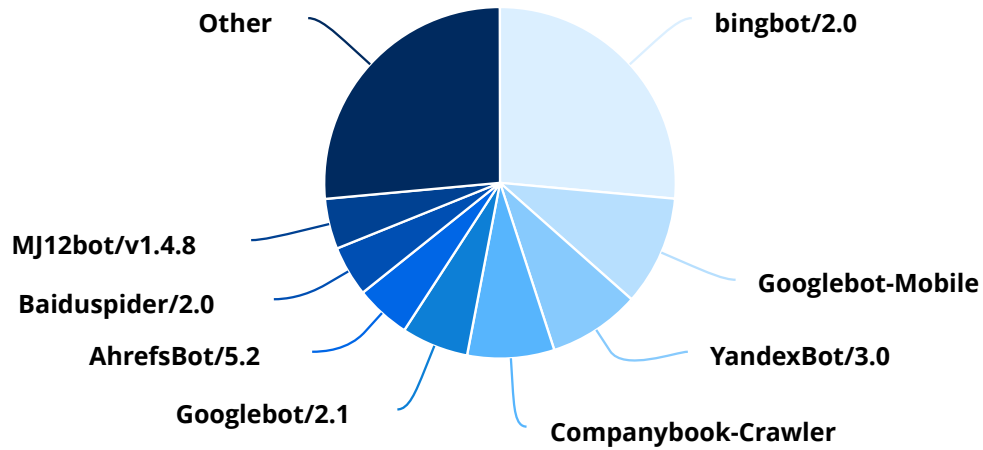

Visitor Numbers

Visitors

Date	Visitors
08/01/18	7
08/02/18	6
08/03/18	12
08/04/18	11
08/05/18	6
08/06/18	5
08/07/18	5
08/08/18	13
08/09/18	11
08/10/18	6
08/11/18	10
08/12/18	5
08/13/18	4
08/14/18	9
08/15/18	4
08/16/18	4
08/17/18	1
08/18/18	8
08/19/18	9
08/20/18	9
08/21/18	5
08/22/18	13

Date	Visitors
08/23/18	2
08/24/18	7
08/25/18	4
08/26/18	6
08/27/18	9
08/28/18	6
08/29/18	11
08/30/18	6
08/31/18	8
Total	222

Sessions

Date	Sessions
08/01/18	7
08/02/18	6
08/03/18	12
08/04/18	11
08/05/18	6
08/06/18	5
08/07/18	5
08/08/18	13
08/09/18	11
08/10/18	6
08/11/18	10

Date	Sessions
08/12/18	5
08/13/18	4
08/14/18	9
08/15/18	4
08/16/18	4
08/17/18	1
08/18/18	8
08/19/18	9
08/20/18	9
08/21/18	5
08/22/18	13
08/23/18	2
08/24/18	7
08/25/18	4
08/26/18	6
08/27/18	9
08/28/18	6
08/29/18	11
08/30/18	6
08/31/18	8
Total	222

Search Engine Robots

Search Engine Robots	Sessions	Percentage
bingbot/2.0	228	26.45%
Googlebot-Mobile	87	10.09%
YandexBot/3.0	73	8.47%
Companybook-Crawler	69	8.00%
Googlebot/2.1	53	6.15%
AhrefsBot/5.2	44	5.10%
Baiduspider/2.0	40	4.64%
MJ12bot/v1.4.8	40	4.64%
360Spider	34	3.94%
Sogou web spider/4.0	25	2.90%
MegalIndex.ru/2.0	23	2.67%
Applebot/0.1	18	2.09%
Dataprovider	18	2.09%
DotBot/1.1	18	2.09%
Crawler4j	14	1.62%
archive.org_bot	13	1.51%
ZumBot/1.0	12	1.39%
Virusdie crawler/3.0	11	1.28%
LightspeedSystemsCrawler	9	1.04%
WikiDo/1.1	6	0.70%
DuckDuckGo-Favicons-Bot/1.0	5	0.58%
SeznamBot/3.2	5	0.58%
vebidoobot/1.0	4	0.46%