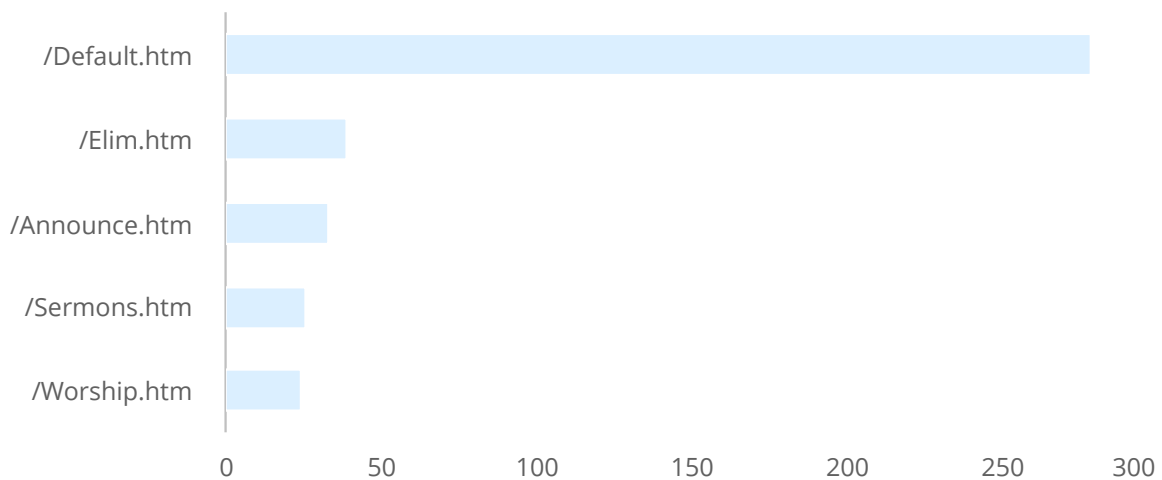

Search Engine Robots	Sessions	Percentage
MJ12bot/v1.4.7	3	0.35%
ips-agent	3	0.35%
Yahoo! Slurp	2	0.23%
Baiduspider	1	0.12%
Buzzbot	1	0.12%
YandexMobileBot/3.0	1	0.12%
netEstate NE Crawler	1	0.12%
rogerbot/1.1	1	0.12%
Total	862	100.00%

Page Analysis

Most Frequently Visited Pages

Pages	Sessions	Percentage
/Default.htm	279	47.29%
/Elim.htm	39	6.61%
/Announce.htm	33	5.59%
/Sermons.htm	26	4.41%
/Worship.htm	24	4.07%
/M-Statement.htm	23	3.90%
/web_links.htm	23	3.90%
/Believe.htm	22	3.73%
/NewsletterIdx.htm	22	3.73%
/St_Johns.htm	20	3.39%
/Calendar.htm	19	3.22%