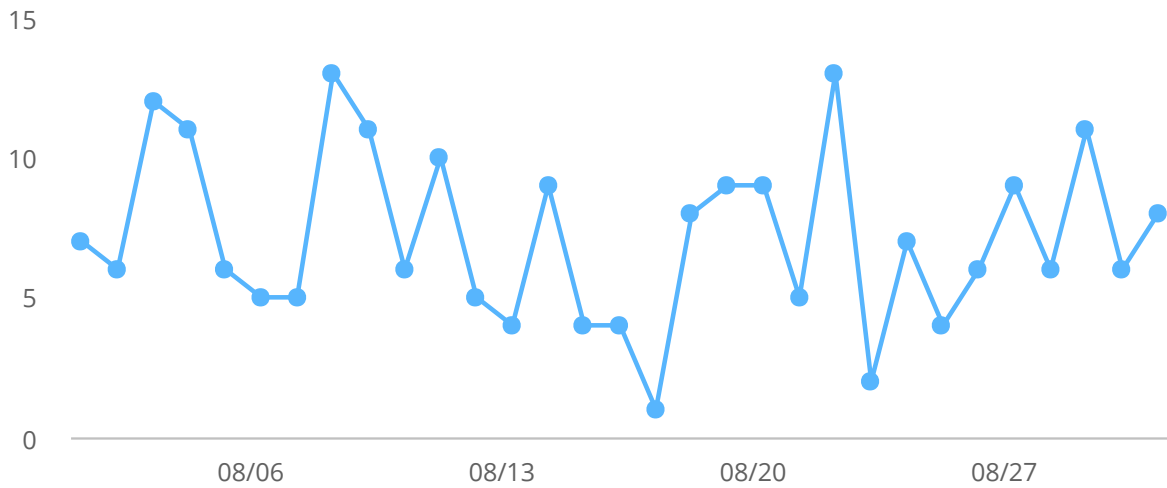

Visitor Numbers

Visitors

Date	Visitors
08/01/18	7
08/02/18	6
08/03/18	12
08/04/18	11
08/05/18	6
08/06/18	5
08/07/18	5
08/08/18	13
08/09/18	11
08/10/18	6
08/11/18	10
08/12/18	5
08/13/18	4
08/14/18	9
08/15/18	4
08/16/18	4
08/17/18	1
08/18/18	8
08/19/18	9
08/20/18	9
08/21/18	5
08/22/18	13

Date	Visitors
08/23/18	2
08/24/18	7
08/25/18	4
08/26/18	6
08/27/18	9
08/28/18	6
08/29/18	11
08/30/18	6
08/31/18	8
Total	222

Sessions

Date	Sessions
08/01/18	7
08/02/18	6
08/03/18	12
08/04/18	11
08/05/18	6
08/06/18	5
08/07/18	5
08/08/18	13
08/09/18	11
08/10/18	6
08/11/18	10

Visitor Locations

Countries

Countries	Sessions	Percentage
United States	138	62.16%
China	10	4.50%

Countries	Sessions	Percentage
France	8	3.60%
Romania	8	3.60%
Ukraine	8	3.60%
Germany	7	3.15%
Canada	6	2.70%
Ireland	6	2.70%
Netherlands	6	2.70%
Russia	4	1.80%
India	3	1.35%
Philippines	2	0.90%
Azerbaijan	1	0.45%
United Kingdom	1	0.45%
Hong Kong	1	0.45%
South Korea	1	0.45%
Sri Lanka	1	0.45%
Pakistan	1	0.45%
South Africa	1	0.45%
Could not be identified	9	4.05%
Total	222	100.00%