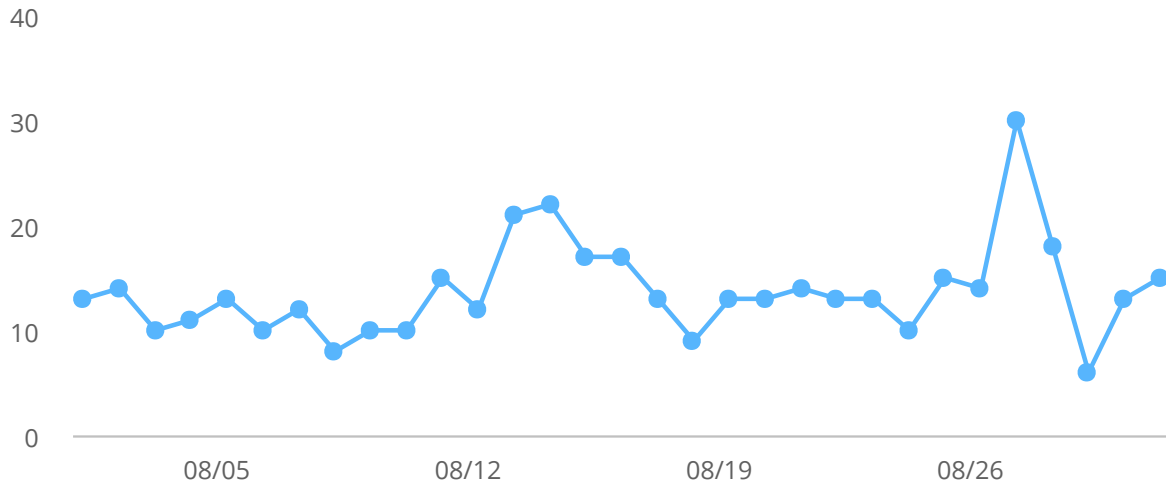

Visitor Numbers

Visitors

Date	Visitors
08/01/19	13
08/02/19	14
08/03/19	10
08/04/19	11
08/05/19	13
08/06/19	10
08/07/19	12
08/08/19	8
08/09/19	10
08/10/19	10
08/11/19	15
08/12/19	12
08/13/19	21
08/14/19	22
08/15/19	17
08/16/19	17
08/17/19	13
08/18/19	9
08/19/19	13
08/20/19	13
08/21/19	14
08/22/19	13

Date	Visitors
08/23/19	13
08/24/19	10
08/25/19	15
08/26/19	14
08/27/19	30
08/28/19	18
08/29/19	6
08/30/19	13
08/31/19	15
Total	424

Sessions

Date	Sessions
08/01/19	13
08/02/19	14
08/03/19	10
08/04/19	11
08/05/19	13
08/06/19	10
08/07/19	12
08/08/19	9
08/09/19	10
08/10/19	10
08/11/19	15