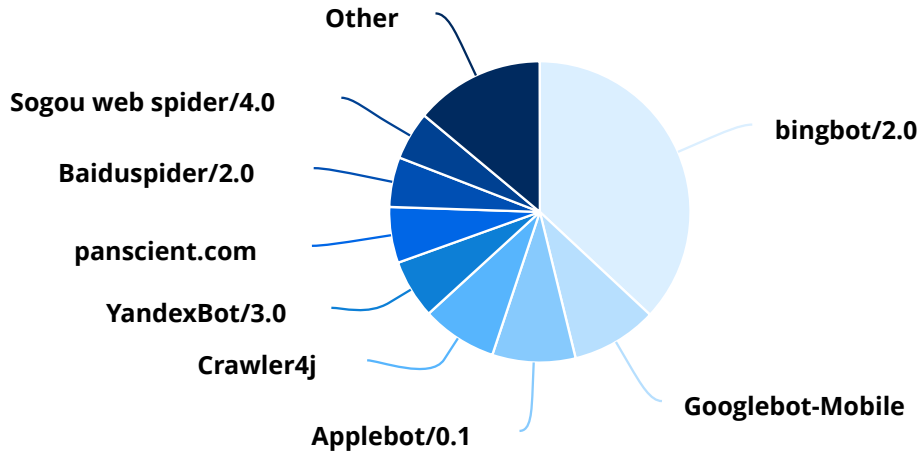

Search Engine Robots

Search Engine Robots	Sessions	Percentage
bingbot/2.0	228	36.95%
Googlebot-Mobile	57	9.24%
Applebot/0.1	55	8.91%
Crawler4j	50	8.10%
YandexBot/3.0	39	6.32%
panscient.com	37	6.00%
Baiduspider/2.0	33	5.35%
Sogou web spider/4.0	32	5.19%
360Spider	26	4.21%
Virusdie crawler/3.0	11	1.78%
Googlebot/2.1	10	1.62%
WikiDo/1.1	9	1.46%
Mail.RU_Bot/2.0	5	0.81%
SeznamBot/3.2	5	0.81%
MojeekBot/0.6	4	0.65%
DuckDuckGo-Favicons-Bot/1.0	3	0.49%
ips-agent	3	0.49%
SuperPagesUrlVerifyBot/1.0	2	0.32%
AdsBot-Google	1	0.16%
CATExplorador/1.0beta	1	0.16%
CheckMarkNetwork/1.0	1	0.16%
Exabot/3.0	1	0.16%
Feedfetcher-Google	1	0.16%