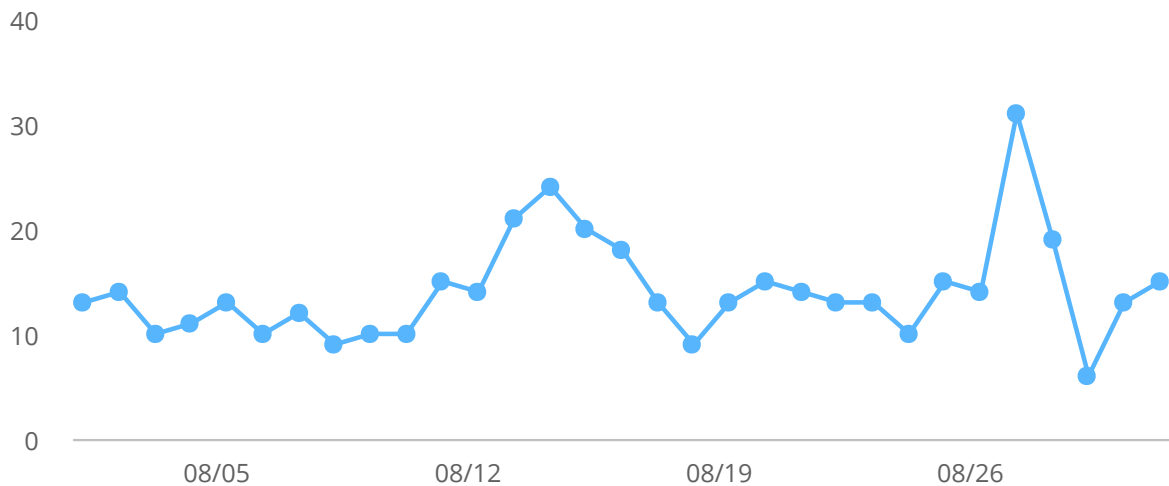

Visitor Numbers

Visitors

Date	Visitors
08/01/19	13
08/02/19	14
08/03/19	10
08/04/19	11
08/05/19	13
08/06/19	10
08/07/19	12
08/08/19	8
08/09/19	10
08/10/19	10
08/11/19	15
08/12/19	12
08/13/19	21
08/14/19	22
08/15/19	17
08/16/19	17
08/17/19	13
08/18/19	9
08/19/19	13
08/20/19	13
08/21/19	14
08/22/19	13

Date	Visitors
08/23/19	13
08/24/19	10
08/25/19	15
08/26/19	14
08/27/19	30
08/28/19	18
08/29/19	6
08/30/19	13
08/31/19	15
Total	424

Sessions

Date	Sessions
08/01/19	13
08/02/19	14
08/03/19	10
08/04/19	11
08/05/19	13
08/06/19	10
08/07/19	12
08/08/19	9
08/09/19	10
08/10/19	10
08/11/19	15