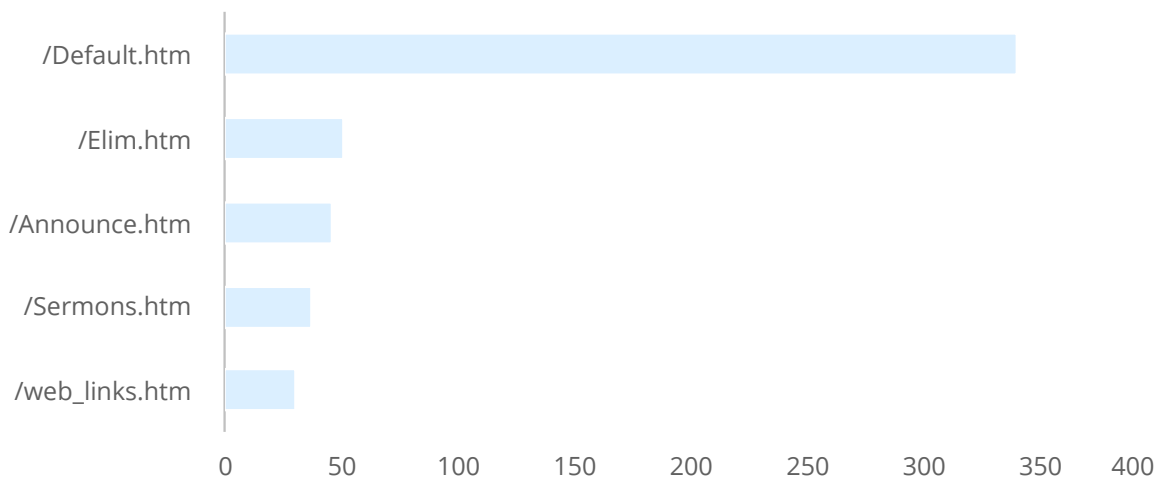

Search Engine Robots	Sessions	Percentage
Google favicon	1	0.16%
KomodiaBot/1.0	1	0.16%
MJ12bot/v1.4.8	1	0.16%
Total	617	100.00%

Page Analysis

Most Frequently Visited Pages

Pages	Sessions	Percentage
/Default.htm	340	44.39%
/Elim.htm	51	6.66%
/Announce.htm	46	6.01%
/Sermons.htm	37	4.83%
/web_links.htm	30	3.92%
/Worship.htm	29	3.79%
/Calendar.htm	27	3.52%
/M-Statement.htm	26	3.39%
/St_Johns.htm	26	3.39%
/Believe.htm	25	3.26%
/Stats.htm	25	3.26%
/NewsletterIdx.htm	23	3.00%
/StJohns_M-Statement.htm	10	1.31%
/Elim-HISTORY.htm	9	1.17%
/Elim_M-Statement.htm	9	1.17%
/valley_views1013.htm	9	1.17%