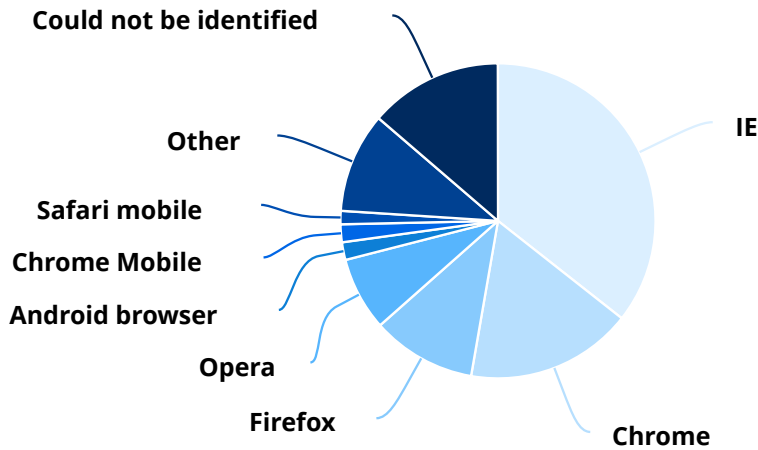

Browsers & Systems

Browsers

Browsers	Sessions	Percentage
IE	156	35.62%
Chrome	75	17.12%
Firefox	47	10.73%
Opera	33	7.53%
Android browser	8	1.83%
Chrome Mobile	8	1.83%
Safari mobile	6	1.37%
AOL Explorer	5	1.14%
Crazy Browser	5	1.14%
Maxthon	5	1.14%
Powermarks	5	1.14%
HotJava	4	0.91%
Microsoft Edge	3	0.68%
Netscape Navigator	3	0.68%
Safari	3	0.68%
Avant Browser	2	0.46%
Chrome Headless	2	0.46%
BrowseX	1	0.23%
Deepnet Explorer	1	0.23%
Google App	1	0.23%
IE Mobile	1	0.23%
KKman	1	0.23%