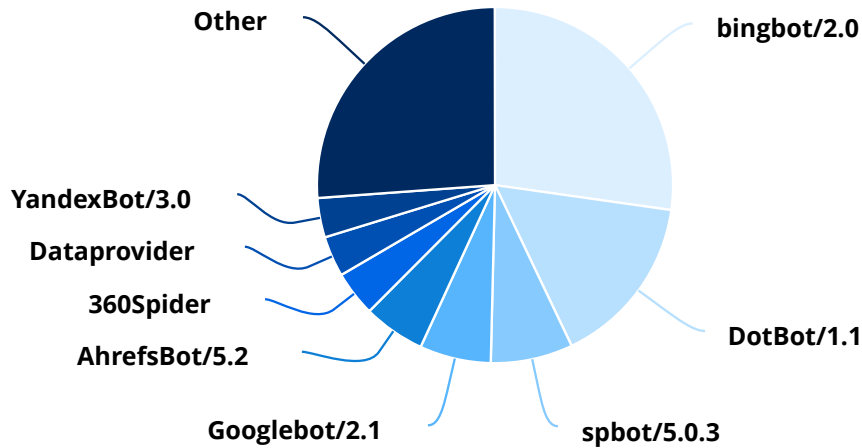

Visitor Numbers

Visitors

Date	Visitors
01/01/18	8
01/02/18	7
01/03/18	7
01/04/18	10
01/05/18	11
01/06/18	4
01/07/18	14
01/08/18	20
01/09/18	18
01/10/18	10
01/11/18	13
01/12/18	15
01/13/18	24
01/14/18	12
01/15/18	14
01/16/18	16
01/17/18	11
01/18/18	18
01/19/18	11
01/20/18	14
01/21/18	18
01/22/18	19

Date	Visitors
01/23/18	21
01/24/18	15
01/25/18	13
01/26/18	17
01/27/18	12
01/28/18	14
01/29/18	12
01/30/18	15
01/31/18	18
Total	431

Sessions

Date	Sessions
01/01/18	8
01/02/18	7
01/03/18	7
01/04/18	10
01/05/18	11
01/06/18	4
01/07/18	14
01/08/18	20
01/09/18	18
01/10/18	10
01/11/18	13

Date	Sessions
01/12/18	15
01/13/18	25
01/14/18	13
01/15/18	14
01/16/18	17
01/17/18	11
01/18/18	18
01/19/18	11
01/20/18	14
01/21/18	18
01/22/18	20
01/23/18	21
01/24/18	16
01/25/18	13
01/26/18	17
01/27/18	12
01/28/18	14
01/29/18	14
01/30/18	15
01/31/18	18
Total	438

Search Engine Robots

Search Engine Robots	Sessions	Percentage
bingbot/2.0	252	27.24%
DotBot/1.1	145	15.68%
spbot/5.0.3	69	7.46%
Googlebot/2.1	60	6.49%
AhrefsBot/5.2	52	5.62%
360Spider	38	4.11%
Dataprovider	34	3.68%
YandexBot/3.0	33	3.57%
SEOkicks-Robot	32	3.46%
CCBot/2.0	25	2.70%
007AC9	24	2.59%
Companybook-Crawler	23	2.49%
Wotbox/2.01	23	2.49%
Googlebot-Mobile	19	2.05%
Pu_iN Crawler	11	1.19%
Virusdie crawler/3.0	11	1.19%
SemrushBot/1.2~bl	10	1.08%
ips-agent	10	1.08%
SeznamBot/3.2	7	0.76%
WikiDo/1.1	6	0.65%
BingPreview/1.0b	5	0.54%
SafeDNSBot	5	0.54%
Sogou web spider/4.0	5	0.54%