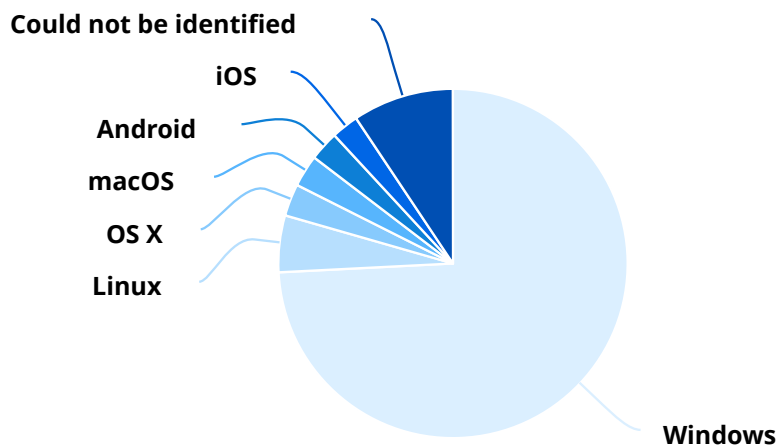

Browsers & Systems

Browsers

Browsers	Sessions	Percentage
IE	156	35.62%
Chrome	75	17.12%
Firefox	47	10.73%
Opera	33	7.53%
Android browser	8	1.83%
Chrome Mobile	8	1.83%
Safari mobile	6	1.37%
AOL Explorer	5	1.14%
Crazy Browser	5	1.14%
Maxthon	5	1.14%
Powermarks	5	1.14%
HotJava	4	0.91%
Microsoft Edge	3	0.68%
Netscape Navigator	3	0.68%
Safari	3	0.68%
Avant Browser	2	0.46%
Chrome Headless	2	0.46%
BrowseX	1	0.23%
Deepnet Explorer	1	0.23%
Google App	1	0.23%
IE Mobile	1	0.23%
KKman	1	0.23%

Browsers	Sessions	Percentage
Lynx	1	0.23%
Off By One	1	0.23%
UC Browser	1	0.23%
Could not be identified	60	13.70%
Total	438	100.00%

Operating Systems

Operating Systems	Sessions	Percentage
Windows	325	74.20%
Linux	23	5.25%
OS X	13	2.97%
macOS	13	2.97%
Android	12	2.74%
iOS	11	2.51%
Could not be identified	41	9.36%
Total	438	100.00%