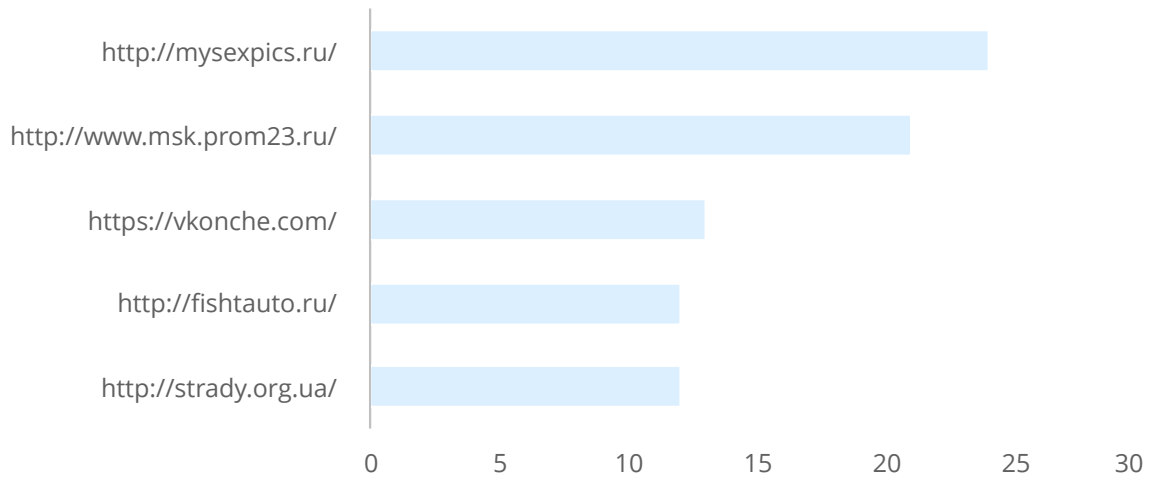

Keywords	Sessions
http://eumcv6.umc.com/_layouts/HTMLHOME/HTMLHOMEv6.htm? Mon Jan 08 12:40:18 2018	1

Referring Pages

Pages	Sessions
http://mysexpics.ru/	24
http://www.msk.prom23.ru/	21
https://vkonche.com/	13
http://fishtauto.ru/	12
http://strady.org.ua/	12
http://x-lime.net/	11
https://quickchange.cc/	11
https://xn----9sbsubg3ambdf1j.xn--p1ai/	11
http://tabakur77.com/	10
https://www.google.com/	10
http://geo-group.ru/	9
http://kollektioner.ru/	9
http://buzz-porno.info/	8
http://en.home-task.com/	8
http://mafa-free.com/	8
http://rashtextil.com.ua/	8
http://superoboi.com.ua/	8
https://englishtopik.ru/	8
http://adobereader-free.ru/	7