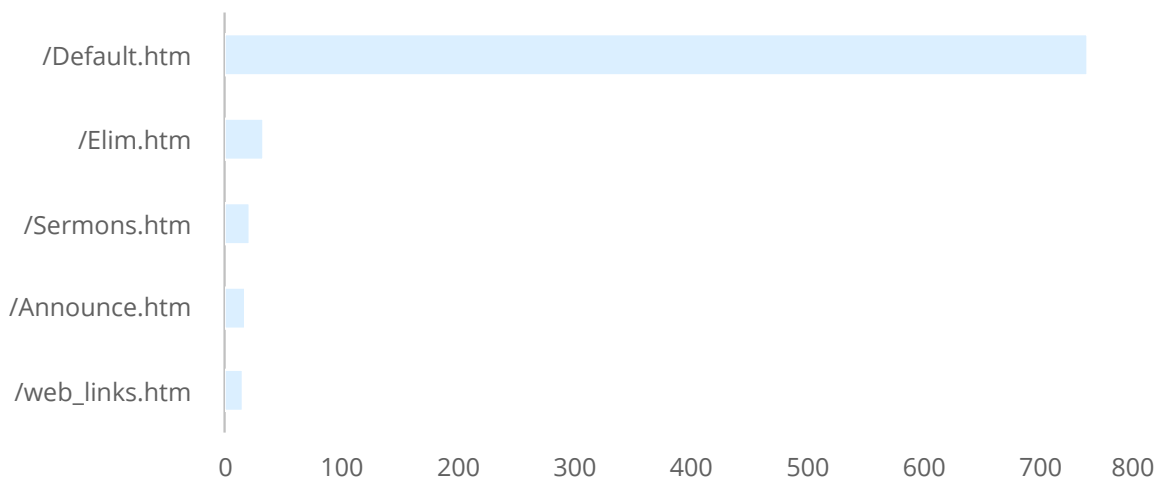

Search Engine Robots	Sessions	Percentage
Uptimebot/1.0	5	0.54%
Yahoo! Slurp	4	0.43%
vebidoobot/1.0	4	0.43%
Mail.RU_Bot/2.0	3	0.32%
OrgProbe/2.0.0	3	0.32%
CATExplorador/1.0beta	2	0.22%
Baiduspider/2.0	1	0.11%
CrazyWebCrawler-Spider 0.9.10	1	0.11%
Googlebot-Image/1.0	1	0.11%
Mail.RU_Bot/Robots/2.0	1	0.11%
SurveyBot/2.3	1	0.11%
Total	925	100.00%

Page Analysis

Most Frequently Visited Pages

Pages	Sessions	Percentage
/Default.htm	742	76.97%
/Elim.htm	33	3.42%
/Sermons.htm	22	2.28%
/Announce.htm	18	1.87%
/web_links.htm	16	1.66%
/Believe.htm	15	1.56%
/Calendar.htm	15	1.56%
/NewsletterIdx.htm	15	1.56%