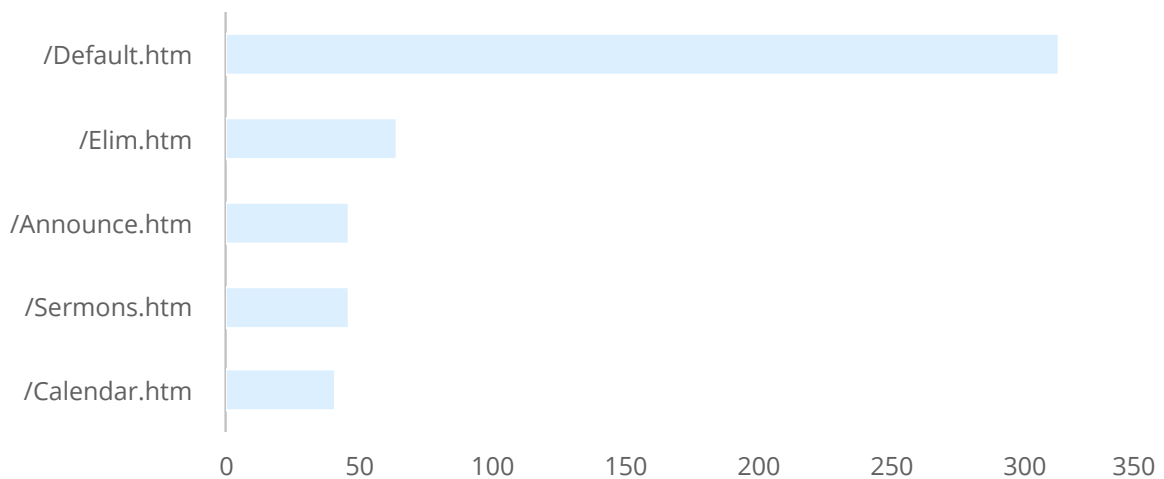

Search Engine Robots	Sessions	Percentage
ltx71	3	0.33%
MJ12bot/v1.4.7	2	0.22%
CCBot/2.0	1	0.11%
Grammarly/1.0	1	0.11%
Yahoo! Slurp	1	0.11%
Total	898	100.00%

Page Analysis

Most Frequently Visited Pages

Pages	Sessions	Percentage
/Default.htm	313	35.85%
/Elim.htm	64	7.33%
/Announce.htm	46	5.27%
/Sermons.htm	46	5.27%
/Calendar.htm	41	4.70%
/web_links.htm	38	4.35%
/Believe.htm	37	4.24%
/M-Statement.htm	37	4.24%
/Worship.htm	37	4.24%
/NewsletterIdx.htm	36	4.12%
/St_Johns.htm	32	3.67%
/Stats.htm	30	3.44%
/Elim-HISTORY.htm	14	1.60%
/missions.htm	13	1.49%