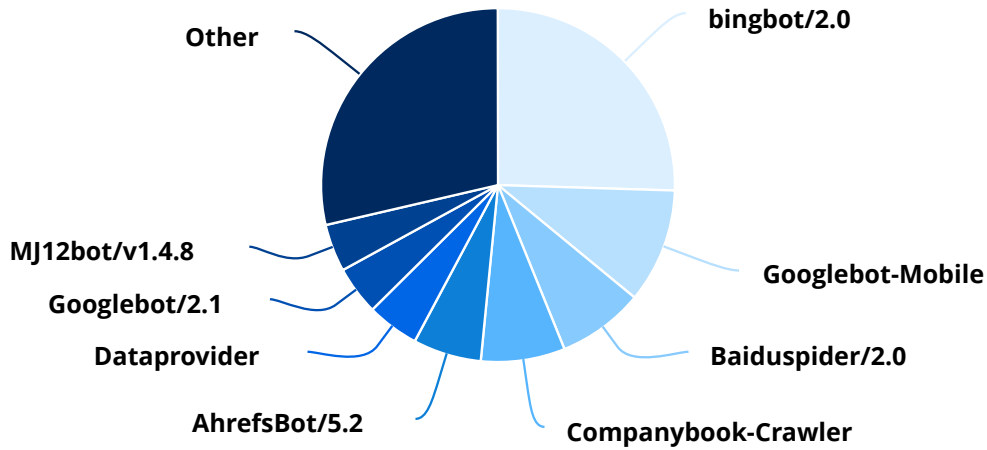

Visitor Numbers

Visitors

Date	Visitors
07/01/18	7
07/02/18	8
07/03/18	6
07/04/18	17
07/05/18	8
07/06/18	10
07/07/18	7
07/08/18	6
07/09/18	10
07/10/18	7
07/11/18	6
07/12/18	7
07/13/18	8
07/14/18	9
07/15/18	11
07/16/18	6
07/17/18	8
07/18/18	11
07/19/18	11
07/20/18	13
07/21/18	9
07/22/18	7

Date	Visitors
07/23/18	12
07/24/18	4
07/25/18	7
07/26/18	23
07/27/18	9
07/28/18	1
07/29/18	18
07/30/18	5
07/31/18	6
Total	277

Sessions

Date	Sessions
07/01/18	7
07/02/18	8
07/03/18	6
07/04/18	18
07/05/18	8
07/06/18	10
07/07/18	7
07/08/18	6
07/09/18	10
07/10/18	8
07/11/18	7

Search Engine Robots

Search Engine Robots	Sessions	Percentage
bingbot/2.0	229	25.50%
Googlebot-Mobile	94	10.47%
Baiduspider/2.0	71	7.91%
Companybook-Crawler	69	7.68%
AhrefsBot/5.2	56	6.24%
Dataprovider	43	4.79%
Googlebot/2.1	40	4.45%
MJ12bot/v1.4.8	39	4.34%
panscient.com	37	4.12%
YandexBot/3.0	36	4.01%
360Spider	33	3.67%
007AC9	24	2.67%
spbot/5.0.3	23	2.56%
Crawler4j	20	2.23%
DotBot/1.1	17	1.89%
Applebot/0.1	14	1.56%
Sogou web spider/4.0	14	1.56%
DuckDuckGo-Favicons-Bot/1.0	7	0.78%
SemrushBot/2~bl	6	0.67%
WikiDo/1.1	6	0.67%
SeznamBot/3.2	5	0.56%
Mail.RU_Bot/2.0	4	0.45%
ips-agent	3	0.33%