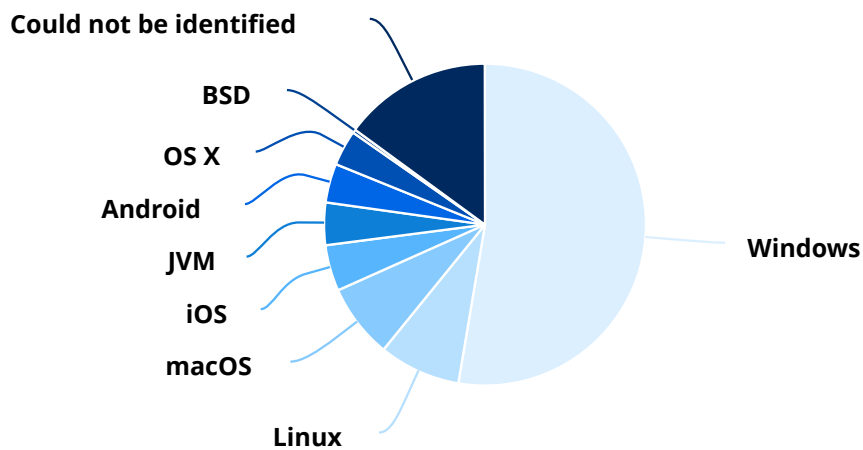

Browsers	Sessions	Percentage
Indy Library	2	0.71%
PhantomJS	2	0.71%
Android webview	1	0.36%
Safari	1	0.36%
Screaming Frog SEO Spider	1	0.36%
WkHTMLtoPDF	1	0.36%
cURL	1	0.36%
Could not be identified	32	11.39%
Total	281	100.00%

Operating Systems

Operating Systems	Sessions	Percentage
Windows	148	52.67%
Linux	23	8.19%
macOS	21	7.47%
iOS	13	4.63%
JVM	12	4.27%
Android	11	3.91%
OS X	10	3.56%
BSD	1	0.36%
Could not be identified	42	14.95%
Total	281	100.00%