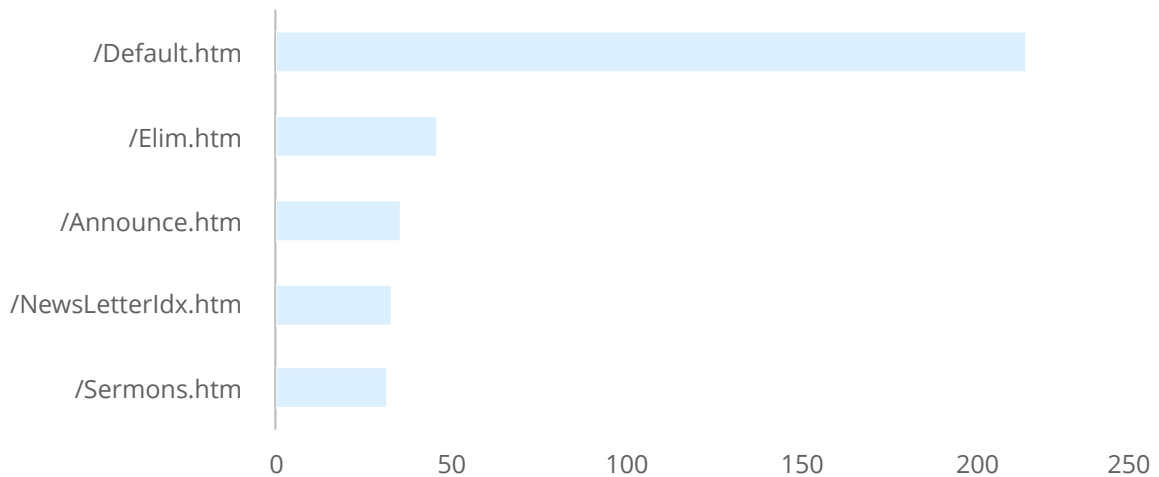

Search Engine Robots	Sessions	Percentage
rogerbot/1.1	1	0.06%
Total	1,578	100.00%

Page Analysis

Most Frequently Visited Pages

Pages	Sessions	Percentage
/Default.htm	214	34.57%
/Elim.htm	46	7.43%
/Announce.htm	36	5.82%
/NewsLetterIdx.htm	33	5.33%
/Sermons.htm	32	5.17%
/Believe.htm	31	5.01%
/Worship.htm	30	4.85%
/Calendar.htm	29	4.68%
/M-Statement.htm	29	4.68%
/Stats.htm	29	4.68%
/St_Johns.htm	28	4.52%
/web_links.htm	28	4.52%
/missions.htm	7	1.13%
/CalendarOld.htm	6	0.97%
/Elim-HISTORY.htm	6	0.97%
/Elim_M-Statement.htm	6	0.97%
/valley_views1113.htm	6	0.97%
/StJohns_M-Statement.htm	5	0.81%