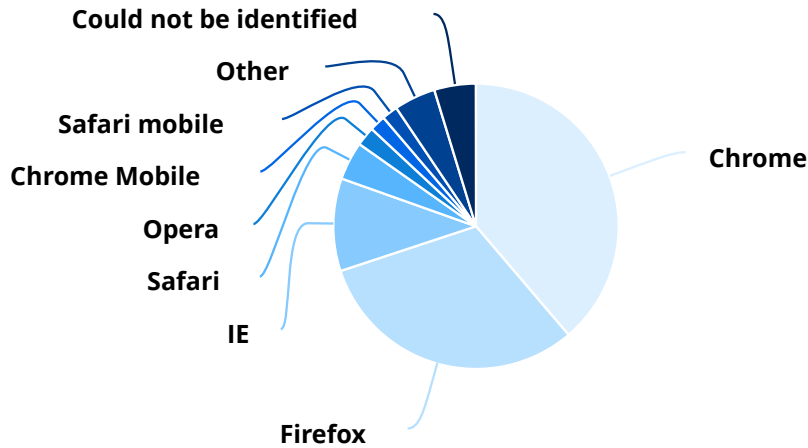

Browsers & Systems

Browsers

Browsers	Sessions	Percentage
Chrome	107	38.77%
Firefox	86	31.16%
IE	29	10.51%
Safari	12	4.35%
Opera	6	2.17%
Chrome Mobile	5	1.81%
Safari mobile	5	1.81%
Java	4	1.45%
Microsoft Edge	4	1.45%
Apache-HttpClient	2	0.72%
PhantomJS	2	0.72%
cURL	1	0.36%
Could not be identified	13	4.71%
Total	276	100.00%