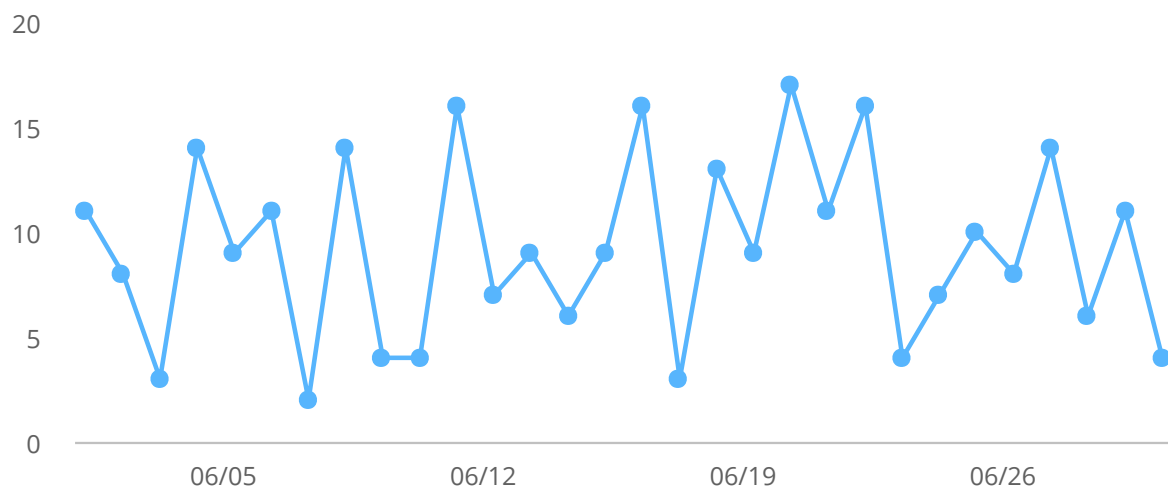

Visitor Numbers

Visitors

Date	Visitors
06/01/17	11
06/02/17	8
06/03/17	3
06/04/17	14
06/05/17	9
06/06/17	11
06/07/17	2
06/08/17	14
06/09/17	4
06/10/17	4
06/11/17	16
06/12/17	7
06/13/17	9
06/14/17	6
06/15/17	9
06/16/17	16
06/17/17	3
06/18/17	12
06/19/17	9
06/20/17	17
06/21/17	11
06/22/17	16

Date	Visitors
06/23/17	4
06/24/17	7
06/25/17	10
06/26/17	8
06/27/17	14
06/28/17	6
06/29/17	11
06/30/17	4
Total	275

Sessions

Date	Sessions
06/01/17	11
06/02/17	8
06/03/17	3
06/04/17	14
06/05/17	9
06/06/17	11
06/07/17	2
06/08/17	14
06/09/17	4
06/10/17	4
06/11/17	16
06/12/17	7