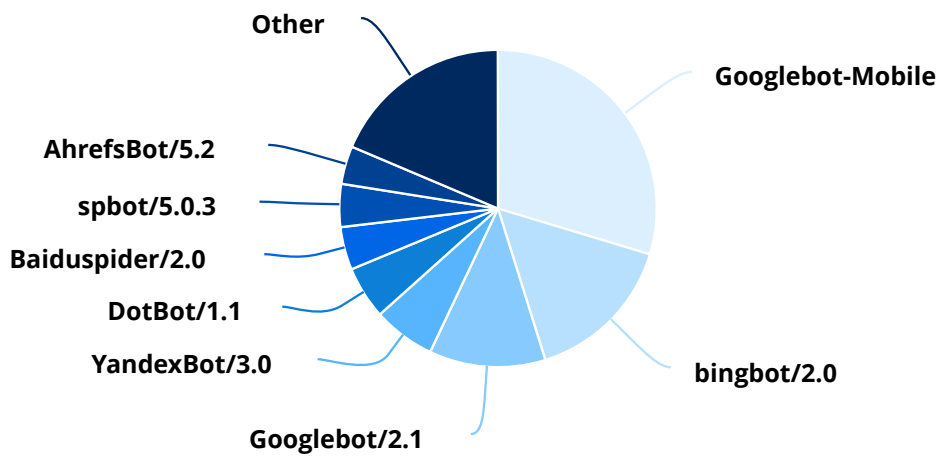

Visitor Numbers

Visitors

Date	Visitors
06/01/17	11
06/02/17	8
06/03/17	3
06/04/17	14
06/05/17	9
06/06/17	11
06/07/17	2
06/08/17	14
06/09/17	4
06/10/17	4
06/11/17	16
06/12/17	7
06/13/17	9
06/14/17	6
06/15/17	9
06/16/17	16
06/17/17	3
06/18/17	12
06/19/17	9
06/20/17	17
06/21/17	11
06/22/17	16

Date	Visitors
06/23/17	4
06/24/17	7
06/25/17	10
06/26/17	8
06/27/17	14
06/28/17	6
06/29/17	11
06/30/17	4
Total	275

Sessions

Date	Sessions
06/01/17	11
06/02/17	8
06/03/17	3
06/04/17	14
06/05/17	9
06/06/17	11
06/07/17	2
06/08/17	14
06/09/17	4
06/10/17	4
06/11/17	16
06/12/17	7

Search Engine Robots

Search Engine Robots	Sessions	Percentage
Googlebot-Mobile	468	29.66%
bingbot/2.0	245	15.53%

Search Engine Robots	Sessions	Percentage
Googlebot/2.1	187	11.85%
YandexBot/3.0	100	6.34%
DotBot/1.1	85	5.39%
Baiduspider/2.0	69	4.37%
spbot/5.0.3	69	4.37%
AhrefsBot/5.2	61	3.87%
SEOkicks-Robot	39	2.47%
panscient.com	36	2.28%
MegaIndex.ru/2.0	23	1.46%
vebidoobot/1.0	23	1.46%
MJ12bot/v1.4.8	20	1.27%
Yahoo! Slurp	20	1.27%
MJ12bot/v1.4.7	18	1.14%
DomainAppender /1.0	15	0.95%
LinkpadBot/1.12	15	0.95%
Dataprovider	11	0.70%
Virusdie crawler/3.0	11	0.70%
ips-agent	10	0.63%
SeznamBot/3.2	8	0.51%
SiteExplorer/1.1b	7	0.44%
Sogou web spider/4.0	6	0.38%
WikiDo/1.1	6	0.38%
SafeDNSBot	5	0.32%
Aboundexbot/0.3	4	0.25%
archive.org_bot	3	0.19%
BingPreview/1.0b	2	0.13%
DuckDuckGo-Favicons-Bot/1.0	2	0.13%
SurveyBot/2.3	2	0.13%
CCBot/2.0	1	0.06%
Cliqzbot/1.0	1	0.06%
CrazyWebCrawler-Spider 0.9.10	1	0.06%
DowntimeDetector/1.0	1	0.06%
Gluten Free Crawler/1.0	1	0.06%
Mail.RU_Bot/Robots/2.0	1	0.06%
SemrushBot/1.2~bl	1	0.06%