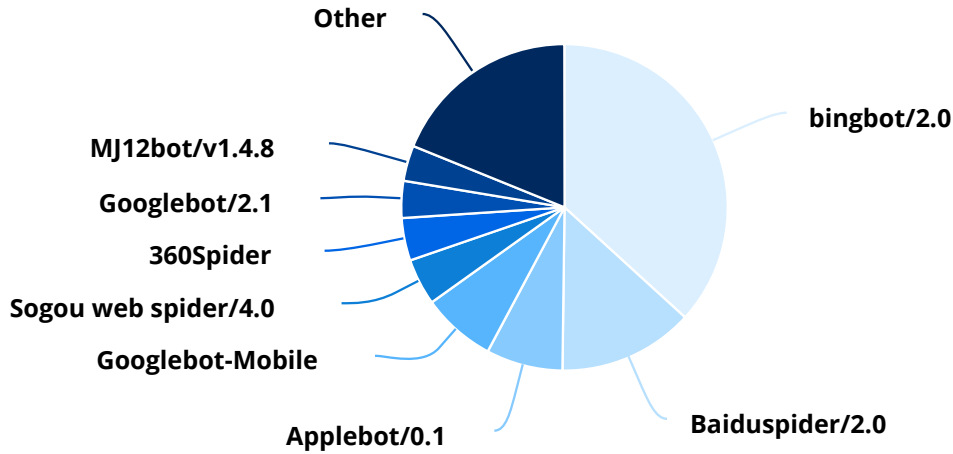

Visitor Numbers

Visitors

Date	Visitors
03/01/19	18
03/02/19	22
03/03/19	21
03/04/19	22
03/05/19	19
03/06/19	11
03/07/19	7
03/08/19	17
03/09/19	7
03/10/19	8
03/11/19	12
03/12/19	12
03/13/19	9
03/14/19	16
03/15/19	11
03/16/19	12
03/17/19	26
03/18/19	21
03/19/19	16
03/20/19	13
03/21/19	7
03/22/19	10

Date	Visitors
03/23/19	15
03/24/19	11
03/25/19	16
03/26/19	26
03/27/19	8
03/28/19	11
03/29/19	16
03/30/19	13
03/31/19	18
Total	451

Sessions

Date	Sessions
03/01/19	18
03/02/19	22
03/03/19	21
03/04/19	22
03/05/19	19
03/06/19	11
03/07/19	7
03/08/19	17
03/09/19	7
03/10/19	8
03/11/19	12

Date	Sessions
03/12/19	12
03/13/19	9
03/14/19	17
03/15/19	11
03/16/19	14
03/17/19	27
03/18/19	21
03/19/19	16
03/20/19	13
03/21/19	7
03/22/19	10
03/23/19	15
03/24/19	11
03/25/19	16
03/26/19	27
03/27/19	8
03/28/19	11
03/29/19	16
03/30/19	14
03/31/19	18
Total	457

Search Engine Robots

Search Engine Robots	Sessions	Percentage
bingbot/2.0	271	36.77%
Baiduspider/2.0	99	13.43%
Applebot/0.1	56	7.60%
Googlebot-Mobile	54	7.33%
Sogou web spider/4.0	34	4.61%
360Spider	31	4.21%
Googlebot/2.1	27	3.66%
MJ12bot/v1.4.8	26	3.53%
netEstate NE Crawler	24	3.26%
MegaIndex.ru/2.0	23	3.12%
YandexBot/3.0	22	2.99%
Crawler4j	15	2.04%
DotBot/1.1	15	2.04%
WikiDo/1.1	9	1.22%
Mail.RU_Bot/2.0	8	1.09%
DuckDuckGo-Favicons-Bot/1.0	5	0.68%
Exabot/3.0	4	0.54%
SeznamBot/3.2	4	0.54%
ips-agent	3	0.41%
CATExplorador/1.0beta	2	0.27%
Daum/4.1	2	0.27%
Cliqzbot/2.0	1	0.14%
Google favicon	1	0.14%