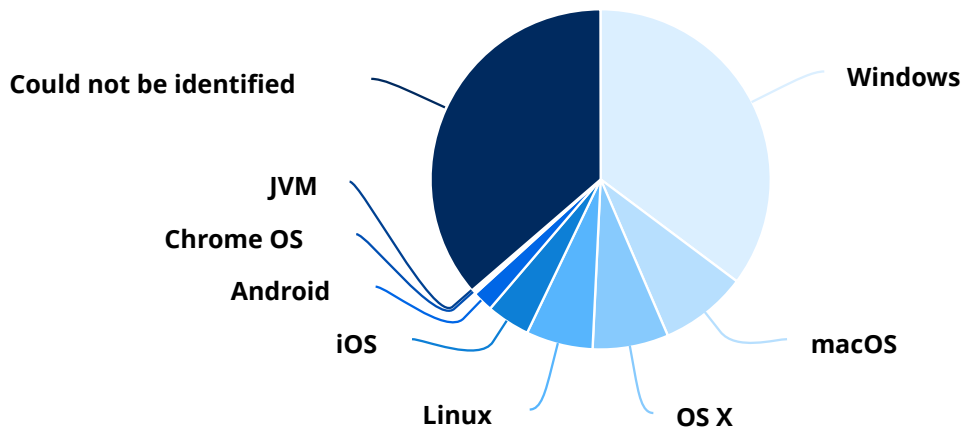

Pages	Sessions
https://www.facebook.com/	2
android-app://com.google.android.googlequicksearchbox/https/www.google.com	1
http://tag-visit.com/CDwYBicNFjFMUBdRfyAj	1

Browsers & Systems

Browsers

Browsers	Sessions	Percentage
Chrome	153	33.48%
Firefox	60	13.13%
Go http package	22	4.81%
IE	18	3.94%
Safari mobile	18	3.94%
Safari	17	3.72%
Python-requests	12	2.63%
Chrome Mobile	7	1.53%
Microsoft Edge	6	1.31%
Sogou Explorer	5	1.09%
Opera	4	0.88%
cURL	3	0.66%
Android browser	1	0.22%
Apache-HttpClient	1	0.22%
Chrome Headless	1	0.22%
Chromium	1	0.22%

Browsers	Sessions	Percentage
Kinza	1	0.22%
Could not be identified	127	27.79%
Total	457	100.00%

Operating Systems

Operating Systems	Sessions	Percentage
Windows	161	35.23%
macOS	38	8.32%
OS X	33	7.22%
Linux	29	6.35%
iOS	19	4.16%
Android	9	1.97%
Chrome OS	1	0.22%
JVM	1	0.22%
Could not be identified	166	36.32%
Total	457	100.00%