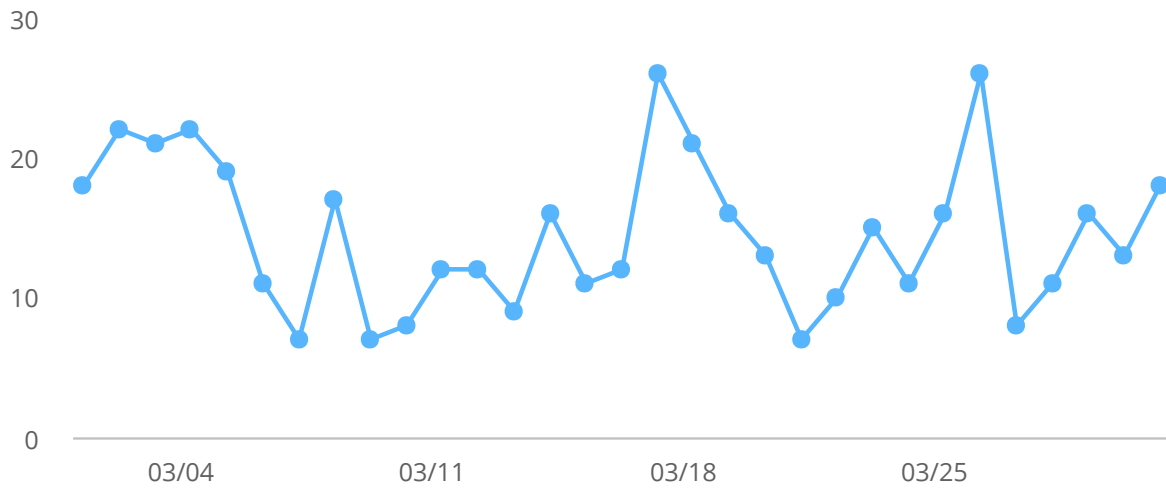

Visitor Numbers

Visitors

Date	Visitors
03/01/19	18
03/02/19	22
03/03/19	21
03/04/19	22
03/05/19	19
03/06/19	11
03/07/19	7
03/08/19	17
03/09/19	7
03/10/19	8
03/11/19	12
03/12/19	12
03/13/19	9
03/14/19	16
03/15/19	11
03/16/19	12
03/17/19	26
03/18/19	21
03/19/19	16
03/20/19	13
03/21/19	7
03/22/19	10

Date	Visitors
03/23/19	15
03/24/19	11
03/25/19	16
03/26/19	26
03/27/19	8
03/28/19	11
03/29/19	16
03/30/19	13
03/31/19	18
Total	451

Sessions

Date	Sessions
03/01/19	18
03/02/19	22
03/03/19	21
03/04/19	22
03/05/19	19
03/06/19	11
03/07/19	7
03/08/19	17
03/09/19	7
03/10/19	8
03/11/19	12