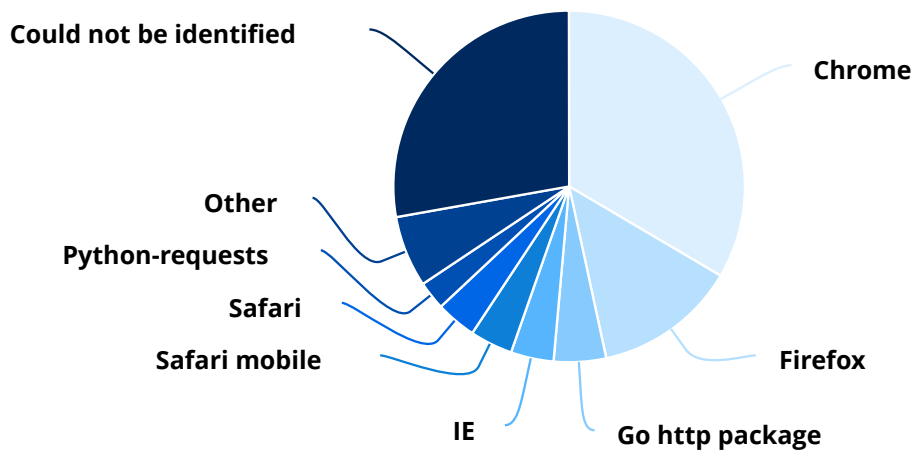

Keywords

No data is available for this report during the current time period.

Referring Pages

Pages	Sessions
https://www.google.com/	20
http://pizza-tycoon.com/	7
http://hundejo.com/	5
http://www.sogou.com/web	5
evpumc.org	4
http://burger-imperia.com/	4
http://www.baidu.com/s	4
http://www.google.com/	4
https://search.yahoo.com/	3
http://pizza-imperia.com/	2

Pages	Sessions
https://www.facebook.com/	2
android-app://com.google.android.googlequicksearchbox/https/www.google.com	1
http://tag-visit.com/CDwYBicNFjFMUBdRfyAj	1

Browsers & Systems

Browsers

Browsers	Sessions	Percentage
Chrome	153	33.48%
Firefox	60	13.13%
Go http package	22	4.81%
IE	18	3.94%
Safari mobile	18	3.94%
Safari	17	3.72%
Python-requests	12	2.63%
Chrome Mobile	7	1.53%
Microsoft Edge	6	1.31%
Sogou Explorer	5	1.09%
Opera	4	0.88%
cURL	3	0.66%
Android browser	1	0.22%
Apache-HttpClient	1	0.22%
Chrome Headless	1	0.22%
Chromium	1	0.22%