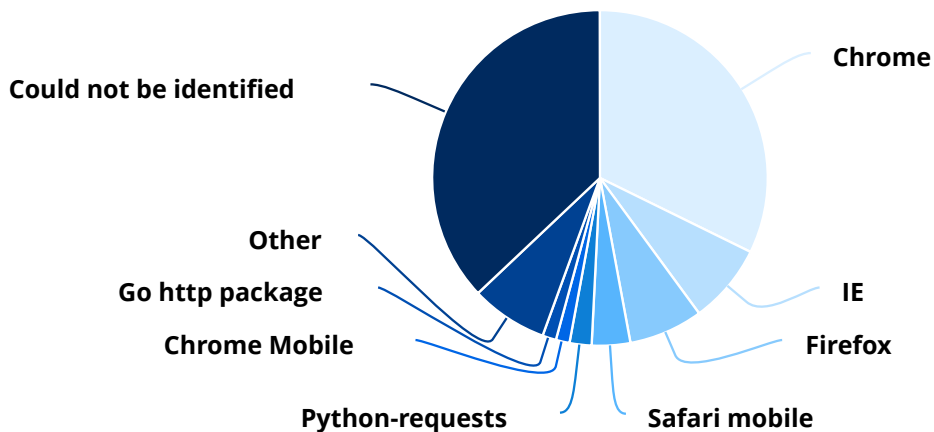

Pages	Sessions
http://progressive-seo.com	3
http://www.bing.com/search	3
http://www.valleywideleasing.com	2
https://r.duckduckgo.com/	2
https://r.search.yahoo.com/_ylt=A0geK.NnqXVdQPEAaRlx.9w4;_ylu=X3oDMTByOHZyb21tBGNvbG8DYmYxBHBvcwMxBHZ0aWQDBHNIYwNzcg--/RV=2/RE=1568020967/RO=10/RU=http://evpumc.org//RK=2/RS=cylc3xE_DXwrKqq2PBm9.NRew0U-	2
evpumc.org	1
http://www.google.com	1
https://l.facebook.com/	1
https://www.google.com/search	1
https://yandex.ru/clck/jsredir	1

Browsers & Systems

Browsers

Browsers	Sessions	Percentage
Chrome	122	32.28%
IE	29	7.67%
Firefox	27	7.14%
Safari mobile	14	3.70%
Python-requests	8	2.12%
Chrome Mobile	5	1.32%
Go http package	5	1.32%