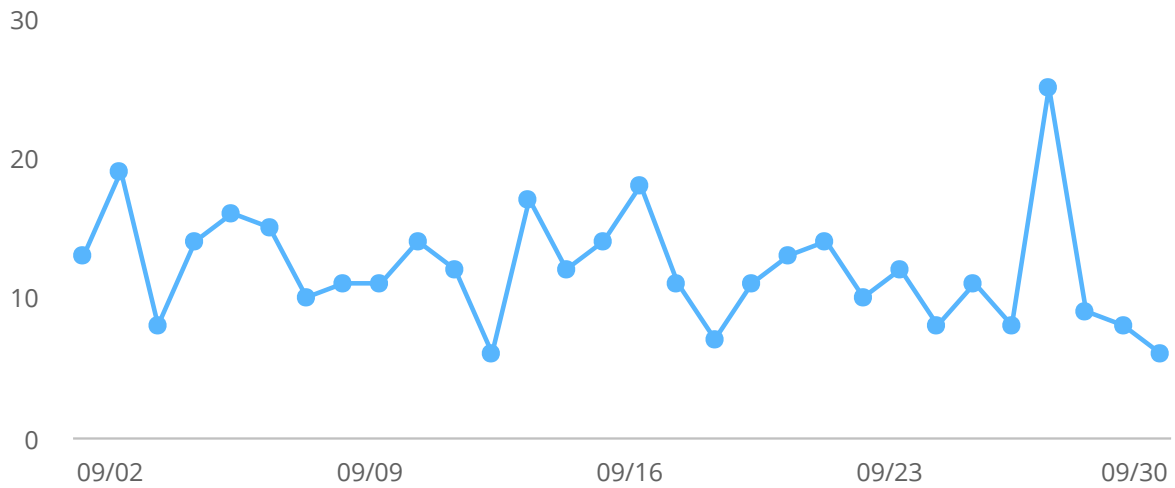

Visitor Numbers

Visitors

Date	Visitors
09/01/19	13
09/02/19	19
09/03/19	8
09/04/19	14
09/05/19	16
09/06/19	15
09/07/19	10
09/08/19	11
09/09/19	11
09/10/19	14
09/11/19	12
09/12/19	6
09/13/19	17
09/14/19	12
09/15/19	14
09/16/19	18
09/17/19	11
09/18/19	7
09/19/19	11
09/20/19	13
09/21/19	14
09/22/19	10

Date	Visitors
09/23/19	12
09/24/19	8
09/25/19	11
09/26/19	8
09/27/19	25
09/28/19	9
09/29/19	8
09/30/19	6
Total	363

Sessions

Date	Sessions
09/01/19	13
09/02/19	19
09/03/19	8
09/04/19	14
09/05/19	16
09/06/19	15
09/07/19	10
09/08/19	12
09/09/19	11
09/10/19	14
09/11/19	13
09/12/19	8