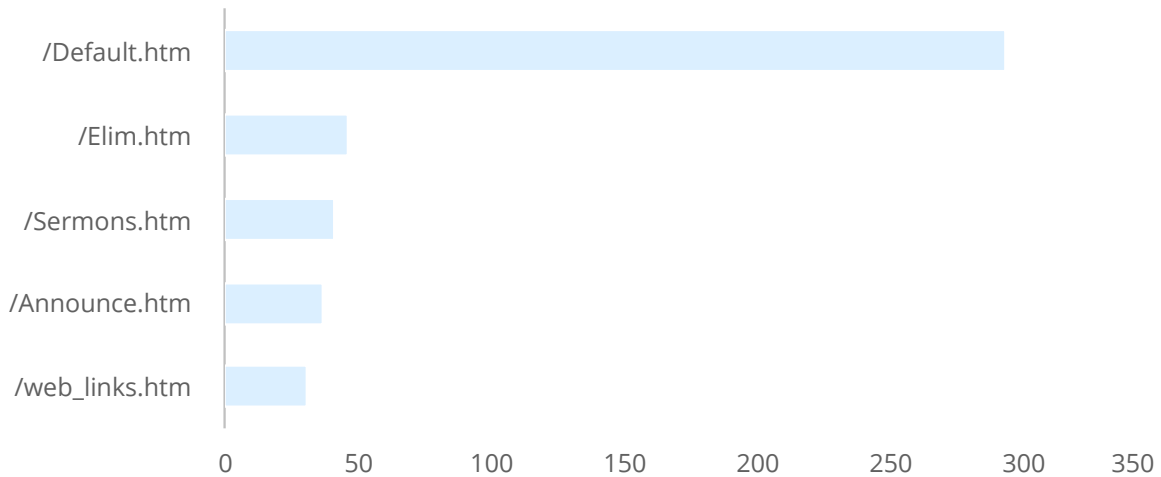

Page Analysis

Most Frequently Visited Pages

Pages	Sessions	Percentage
/Default.htm	293	43.15%
/Elim.htm	46	6.77%
/Sermons.htm	41	6.04%
/Announce.htm	37	5.45%
/web_links.htm	31	4.57%
/Believe.htm	29	4.27%
/Worship.htm	29	4.27%
/M-Statement.htm	28	4.12%
/Calendar.htm	25	3.68%
/St_Johns.htm	25	3.68%
/NewsletterIdx.htm	22	3.24%
/Stats.htm	20	2.95%
/Elim_M-Statement.htm	9	1.33%
/missions.htm	8	1.18%
/CalendarOld.htm	6	0.88%
/Elim-HISTORY.htm	6	0.88%
/valley_views0913.htm	5	0.74%
/StJohns_M-Statement.htm	4	0.59%
/valley_views1013.htm	4	0.59%
/valley_views1113.htm	4	0.59%
/St_Johns-HISTORY.htm	3	0.44%
/valley_views0813.htm	3	0.44%