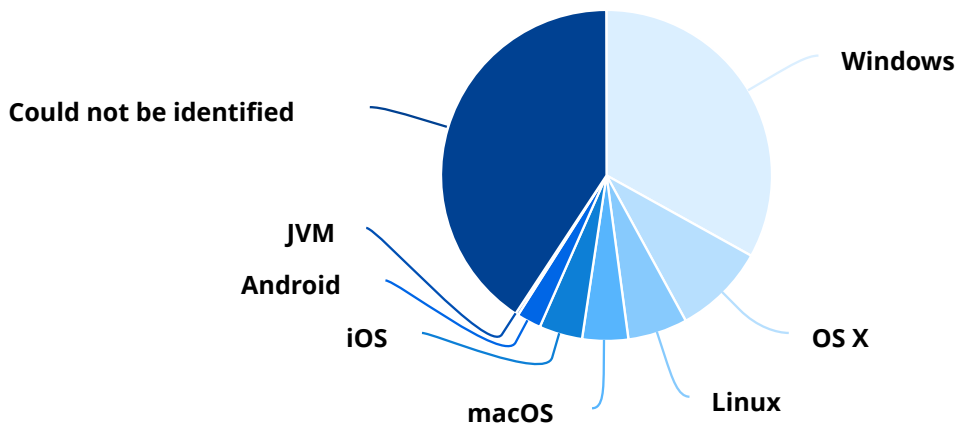

Browsers & Systems

Browsers

Browsers	Sessions	Percentage
Chrome	122	32.28%
IE	29	7.67%
Firefox	27	7.14%
Safari mobile	14	3.70%
Python-requests	8	2.12%
Chrome Mobile	5	1.32%
Go http package	5	1.32%

Browsers	Sessions	Percentage
Opera	5	1.32%
Chrome Headless	4	1.06%
Microsoft Edge	4	1.06%
Safari	3	0.79%
cURL	3	0.79%
Android browser	1	0.26%
Apache-HttpClient	1	0.26%
Chromium	1	0.26%
Facebook App	1	0.26%
Firefox mobile	1	0.26%
Kinza	1	0.26%
Mobile Samsung Browser	1	0.26%
Opera Mini	1	0.26%
Opera Mobile	1	0.26%
Could not be identified	140	37.04%
Total	378	100.00%

Operating Systems

Operating Systems	Sessions	Percentage
Windows	125	33.07%
OS X	34	8.99%
Linux	22	5.82%
macOS	17	4.50%
iOS	16	4.23%

Operating Systems	Sessions	Percentage
Android	9	2.38%
JVM	1	0.26%
Could not be identified	154	40.74%
Total	378	100.00%