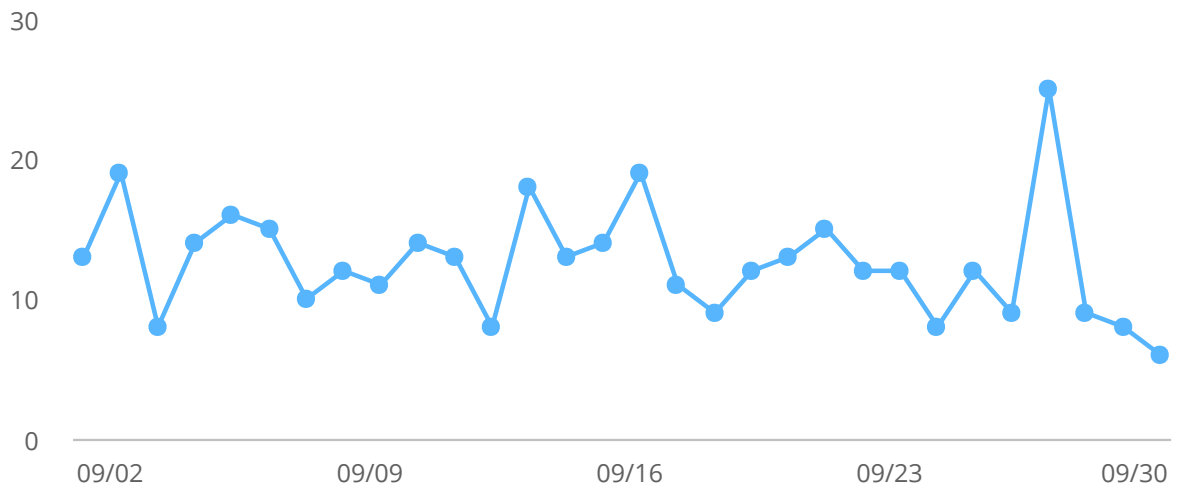

Visitor Numbers

Visitors

Date	Visitors
09/01/19	13
09/02/19	19
09/03/19	8
09/04/19	14
09/05/19	16
09/06/19	15
09/07/19	10
09/08/19	11
09/09/19	11
09/10/19	14
09/11/19	12
09/12/19	6
09/13/19	17
09/14/19	12
09/15/19	14
09/16/19	18
09/17/19	11
09/18/19	7
09/19/19	11
09/20/19	13
09/21/19	14
09/22/19	10

Date	Visitors
09/23/19	12
09/24/19	8
09/25/19	11
09/26/19	8
09/27/19	25
09/28/19	9
09/29/19	8
09/30/19	6
Total	363

Sessions

Date	Sessions
09/01/19	13
09/02/19	19
09/03/19	8
09/04/19	14
09/05/19	16
09/06/19	15
09/07/19	10
09/08/19	12
09/09/19	11
09/10/19	14
09/11/19	13
09/12/19	8