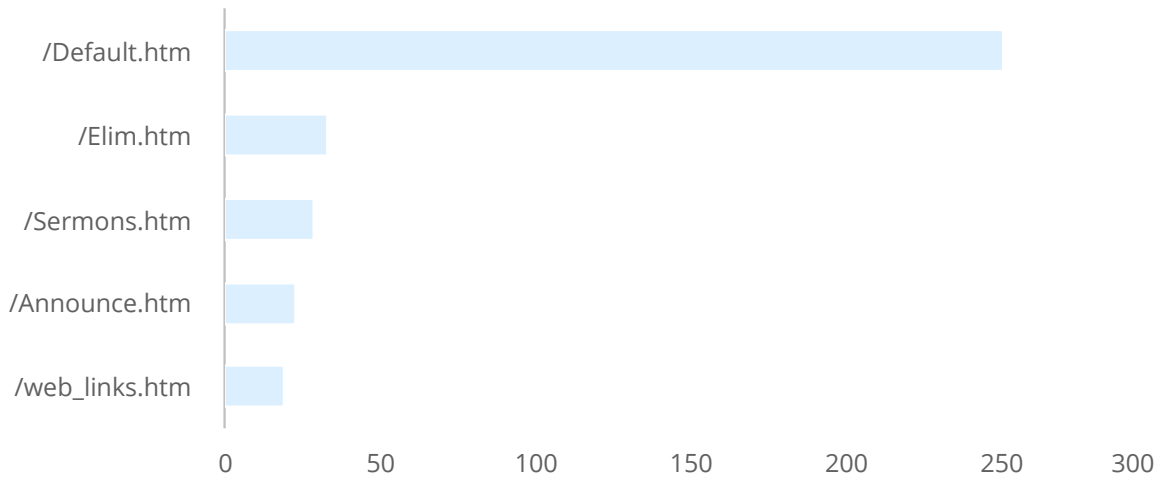

Page Analysis

Most Frequently Visited Pages

Pages	Sessions	Percentage
/Default.htm	251	49.90%
/Elim.htm	33	6.56%
/Sermons.htm	29	5.77%
/Announce.htm	23	4.57%
/web_links.htm	19	3.78%
/NewsletterIdx.htm	18	3.58%
/Worship.htm	18	3.58%
/Believe.htm	17	3.38%
/M-Statement.htm	17	3.38%
/Stats.htm	17	3.38%
/Calendar.htm	16	3.18%
/St_Johns.htm	15	2.98%
/CalendarOld.htm	5	0.99%
/Elim_M-Statement.htm	4	0.80%
/missions.htm	4	0.80%
/Elim-HISTORY.htm	3	0.60%
/StJohns_M-Statement.htm	2	0.40%
/St_Johns-HISTORY.htm	2	0.40%
/valley_views0813.htm	2	0.40%
/valley_views0913.htm	2	0.40%
/valley_views1013.htm	2	0.40%
/valley_views1113.htm	2	0.40%