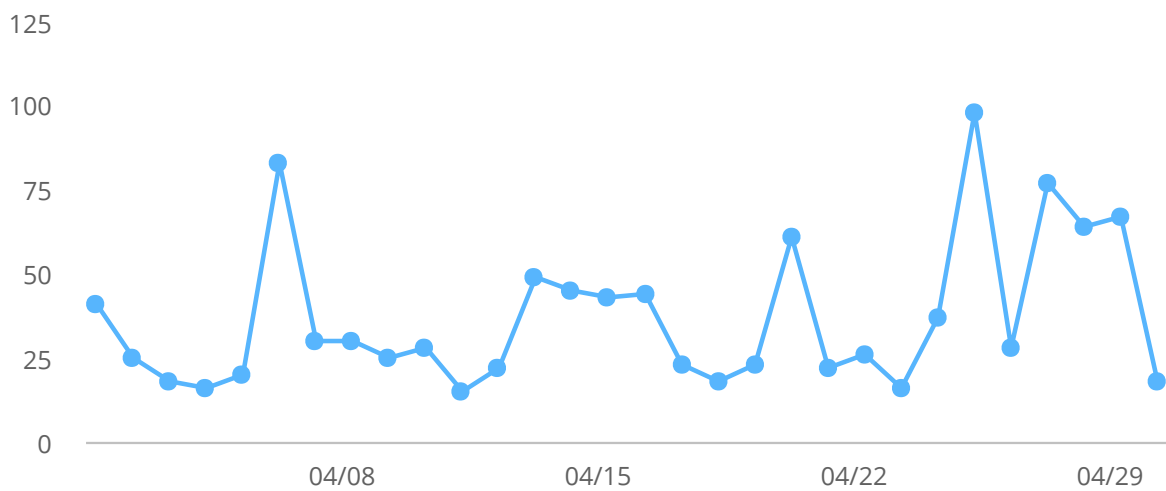

Visitor Numbers

Visitors

Date	Visitors
04/01/24	40
04/02/24	25
04/03/24	18
04/04/24	16
04/05/24	19
04/06/24	80
04/07/24	30
04/08/24	30
04/09/24	25
04/10/24	28
04/11/24	15
04/12/24	21
04/13/24	48
04/14/24	44
04/15/24	41
04/16/24	44
04/17/24	23
04/18/24	18
04/19/24	23
04/20/24	59
04/21/24	22
04/22/24	26

Date	Visitors
04/23/24	16
04/24/24	35
04/25/24	97
04/26/24	28
04/27/24	76
04/28/24	62
04/29/24	66
04/30/24	18
Total	1,093

Sessions

Date	Sessions
04/01/24	41
04/02/24	25
04/03/24	18
04/04/24	16
04/05/24	20
04/06/24	83
04/07/24	30
04/08/24	30
04/09/24	25
04/10/24	28
04/11/24	15
04/12/24	22

Date	Sessions
04/13/24	49
04/14/24	45
04/15/24	43
04/16/24	44
04/17/24	23
04/18/24	18
04/19/24	23
04/20/24	61
04/21/24	22
04/22/24	26
04/23/24	16
04/24/24	37
04/25/24	98
04/26/24	28
04/27/24	77
04/28/24	64
04/29/24	67
04/30/24	18
Total	1,112