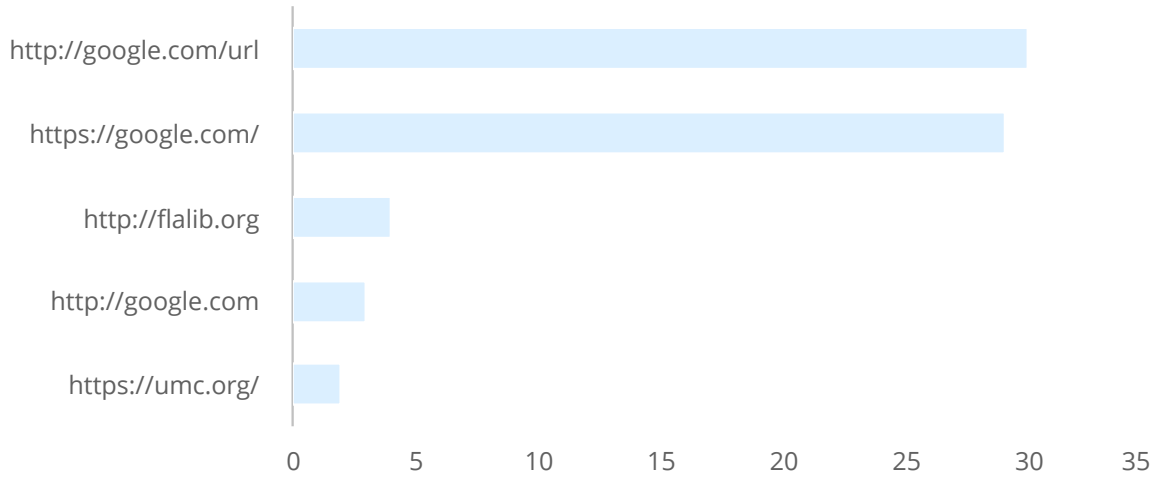

Referring Pages

Pages	Sessions
http://google.com/url	30
https://google.com/	29
http://flalib.org	4
http://google.com	3
https://umc.org/	2
http://epslarhome.shop/	1
https://bing.com/	1
https://google.com	1
https://l.facebook.com/	1
https://melanoma-help.ru	1