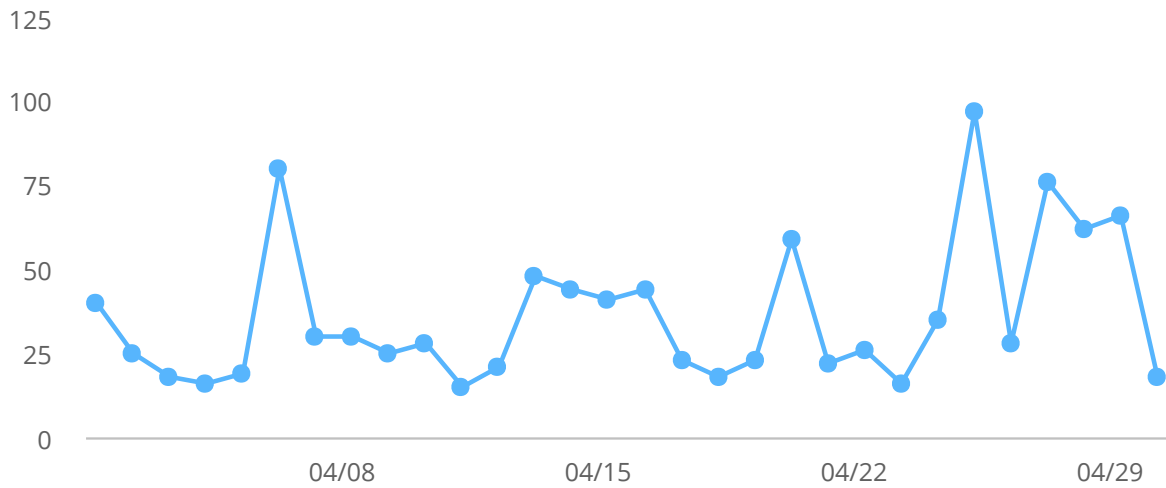

Visitor Numbers

Visitors

Date	Visitors
04/01/24	40
04/02/24	25
04/03/24	18
04/04/24	16
04/05/24	19
04/06/24	80
04/07/24	30
04/08/24	30
04/09/24	25
04/10/24	28
04/11/24	15
04/12/24	21
04/13/24	48
04/14/24	44
04/15/24	41
04/16/24	44
04/17/24	23
04/18/24	18
04/19/24	23
04/20/24	59
04/21/24	22
04/22/24	26

Date	Visitors
04/23/24	16
04/24/24	35
04/25/24	97
04/26/24	28
04/27/24	76
04/28/24	62
04/29/24	66
04/30/24	18
Total	1,093

Sessions

Date	Sessions
04/01/24	41
04/02/24	25
04/03/24	18
04/04/24	16
04/05/24	20
04/06/24	83
04/07/24	30
04/08/24	30
04/09/24	25
04/10/24	28
04/11/24	15
04/12/24	22

Date	Sessions
04/13/24	49
04/14/24	45
04/15/24	43
04/16/24	44
04/17/24	23
04/18/24	18
04/19/24	23
04/20/24	61
04/21/24	22
04/22/24	26
04/23/24	16
04/24/24	37
04/25/24	98
04/26/24	28
04/27/24	77
04/28/24	64
04/29/24	67
04/30/24	18
Total	1,112