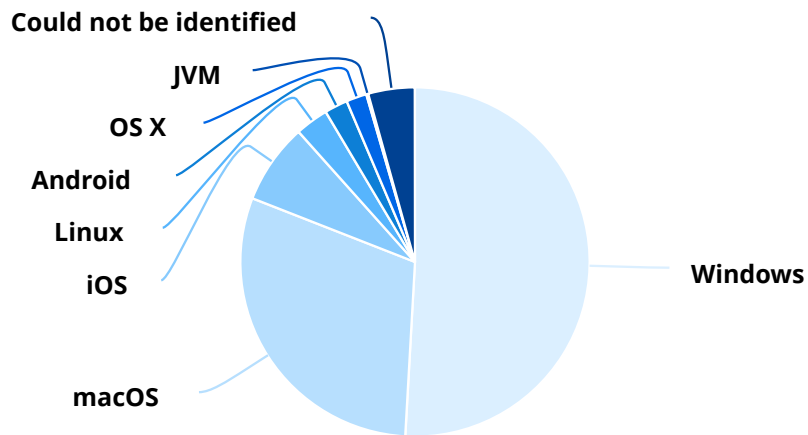

Browsers	Sessions	Percentage
Android browser	1	0.09%
Baidu Browser	1	0.09%
Documents by Readdle	1	0.09%
Facebook App	1	0.09%
MIUI Browser	1	0.09%
Microsoft Edge mobile	1	0.09%
Mobile Samsung Browser	1	0.09%
Mozilla	1	0.09%
Orange browser	1	0.09%
Qiyu Swordfish Browser	1	0.09%
Screaming Frog SEO Spider	1	0.09%
Vivo browser	1	0.09%
cURL	1	0.09%
Could not be identified	29	2.61%
Total	1,112	100.00%

Operating Systems

Operating Systems	Sessions	Percentage
Windows	566	50.90%
macOS	334	30.04%
iOS	83	7.46%
Linux	34	3.06%
Android	24	2.16%
OS X	21	1.89%