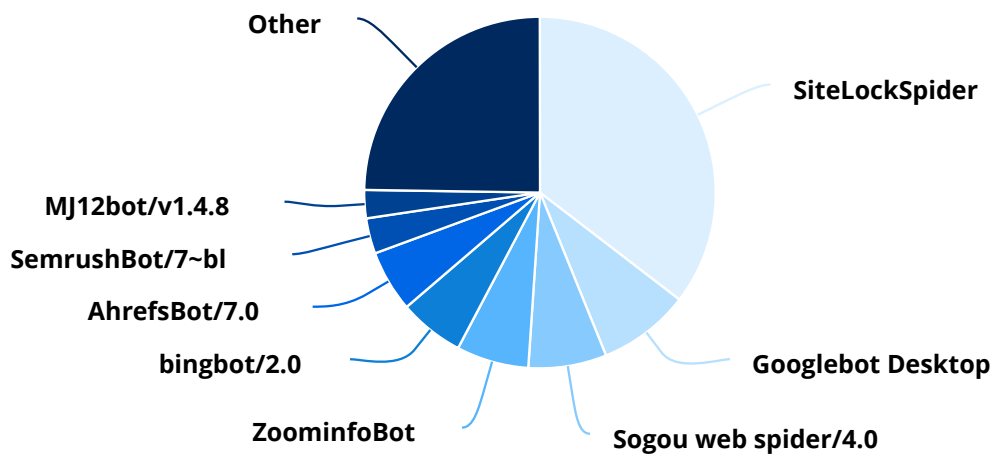

Visitor Numbers

Visitors

Date	Visitors
04/01/24	40
04/02/24	25
04/03/24	18
04/04/24	16
04/05/24	19
04/06/24	80
04/07/24	30
04/08/24	30
04/09/24	25
04/10/24	28
04/11/24	15
04/12/24	21
04/13/24	48
04/14/24	44
04/15/24	41
04/16/24	44
04/17/24	23
04/18/24	18
04/19/24	23
04/20/24	59
04/21/24	22
04/22/24	26

Date	Visitors
04/23/24	16
04/24/24	35
04/25/24	97
04/26/24	28
04/27/24	76
04/28/24	62
04/29/24	66
04/30/24	18
Total	1,093

Sessions

Date	Sessions
04/01/24	41
04/02/24	25
04/03/24	18
04/04/24	16
04/05/24	20
04/06/24	83
04/07/24	30
04/08/24	30
04/09/24	25
04/10/24	28
04/11/24	15
04/12/24	22

Date	Sessions
04/13/24	49
04/14/24	45
04/15/24	43
04/16/24	44
04/17/24	23
04/18/24	18
04/19/24	23
04/20/24	61
04/21/24	22
04/22/24	26
04/23/24	16
04/24/24	37
04/25/24	98
04/26/24	28
04/27/24	77
04/28/24	64
04/29/24	67
04/30/24	18
Total	1,112

Search Engine Robots

Search Engine Robots	Sessions	Percentage
SiteLockSpider	750	35.43%
Googlebot Desktop	179	8.46%

Search Engine Robots	Sessions	Percentage
Sogou web spider/4.0	152	7.18%
ZoominfoBot	141	6.66%
bingbot/2.0	127	6.00%
AhrefsBot/7.0	120	5.67%
SemrushBot/7~bl	69	3.26%
MJ12bot/v1.4.8	55	2.60%
Amazonbot/0.1	52	2.46%
Orbbot/1.1	51	2.41%
intelx.io_bot	41	1.94%
Applebot/0.1	37	1.75%
Googlebot-Mobile	36	1.70%
PetalBot mobile	27	1.28%
SeekportBot	26	1.23%
Sidetrade indexer bot	26	1.23%
fake Bytespider	23	1.09%
ClaudeBot/1.0	18	0.85%
IonCrawl	16	0.76%
SeznamBot/4.0	16	0.76%
360Spider	14	0.66%
woorankreview/2.0	13	0.61%
Dataprovider	12	0.57%
YandexBot/3.0	12	0.57%
facebookexternalhit/1.1	11	0.52%
GoogleOther	10	0.47%
CensysInspect/1.1	8	0.38%
DuckDuckGo-Favicons-Bot/1.0	8	0.38%
Barkrowler/0.9	7	0.33%
Friendly_Crawler/2.0	7	0.33%
BW/1.2	6	0.28%
Mozlila/5.0	6	0.28%
claudobot	4	0.19%
wpbot/1.0	4	0.19%
Zip bot/1.1	3	0.14%
Baiduspider/2.0	3	0.14%
Headless Chrome	3	0.14%