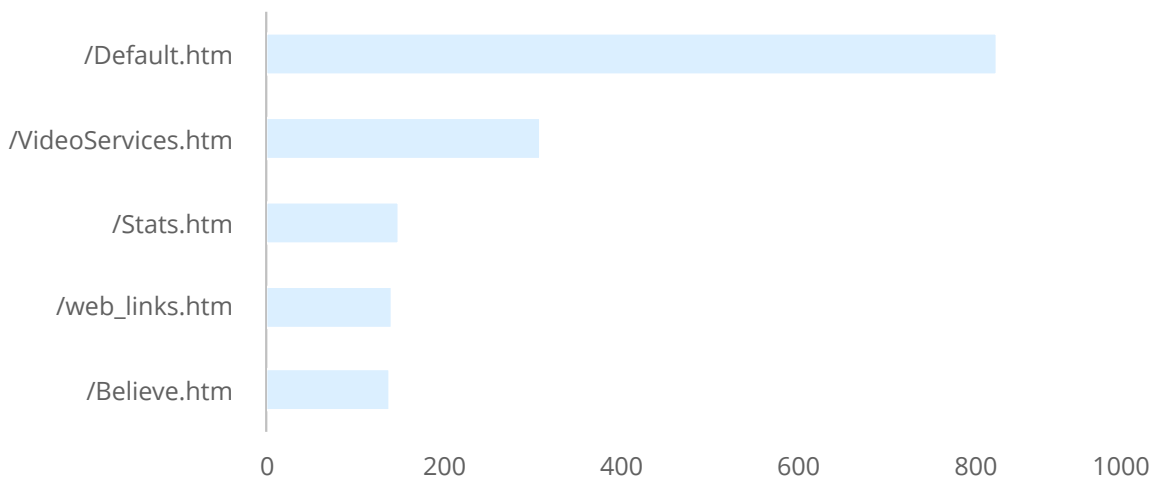

Search Engine Robots	Sessions	Percentage
MojeekBot/0.11	3	0.14%
researchscan.comsys	3	0.14%
BitSightBot/1.0	2	0.09%
DataForSeoBot/1.0	2	0.09%
DuckDuckBot/1.1	2	0.09%
InternetMeasurement/1.0	2	0.09%
Mozilla/5.0	2	0.09%
keys-so-bot	2	0.09%
Baiduspider/2.0 mobile	1	0.05%
CCBot/2.0	1	0.05%
DnBCrawler-Analytics	1	0.05%
Pandalytics/1.0	1	0.05%
Wappalyzer	1	0.05%
Other	1	0.05%
Total	2,117	100.00%

Page Analysis

Most Frequently Visited Pages

Pages	Sessions	Percentage
/Default.htm	824	33.78%
/VideoServices.htm	308	12.63%
/Stats.htm	150	6.15%
/web_links.htm	143	5.86%
/Believe.htm	140	5.74%