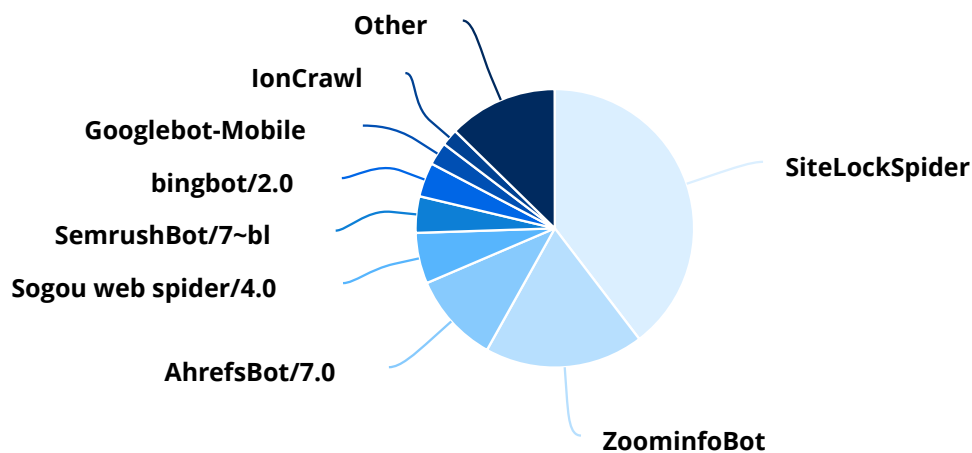

Visitor Numbers

Visitors

Date	Visitors
01/01/22	31
01/02/22	17
01/03/22	11
01/04/22	13
01/05/22	12
01/06/22	8
01/07/22	10
01/08/22	20
01/09/22	9
01/10/22	7
01/11/22	6
01/12/22	12
01/13/22	6
01/14/22	12
01/15/22	14
01/16/22	33
01/17/22	9
01/18/22	9
01/19/22	10
01/20/22	10
01/21/22	10
01/22/22	7

Date	Visitors
01/23/22	10
01/24/22	11
01/25/22	6
01/26/22	15
01/27/22	12
01/28/22	16
01/29/22	16
01/30/22	13
01/31/22	12
Total	387

Sessions

Date	Sessions
01/01/22	34
01/02/22	18
01/03/22	12
01/04/22	14
01/05/22	13
01/06/22	8
01/07/22	12
01/08/22	22
01/09/22	10
01/10/22	8
01/11/22	7

Search Engine Robots

Search Engine Robots	Sessions	Percentage
SiteLockSpider	806	39.63%
ZoominfoBot	376	18.49%
AhrefsBot/7.0	213	10.47%
Sogou web spider/4.0	120	5.90%
SemrushBot/7~bl	86	4.23%
bingbot/2.0	81	3.98%
Googlebot-Mobile	54	2.65%
IonCrawl	40	1.97%
PetalBot mobile	32	1.57%
360Spider	30	1.47%
Adsbob/3.1	27	1.33%
MJ12bot/v1.4.8	26	1.28%
DuckDuckGo-Favicons-Bot/1.0	17	0.84%
Googlebot/2.1	15	0.74%
archive.org_bot	15	0.74%
Applebot/0.1	14	0.69%
YandexBot/3.0	13	0.64%
Mail.RU_Bot/2.0	12	0.59%
ltx71	11	0.54%
Headless Chrome	9	0.44%
Barkrowler/0.9	8	0.39%
CCBot/2.0	6	0.29%
SeznamBot/3.2	6	0.29%