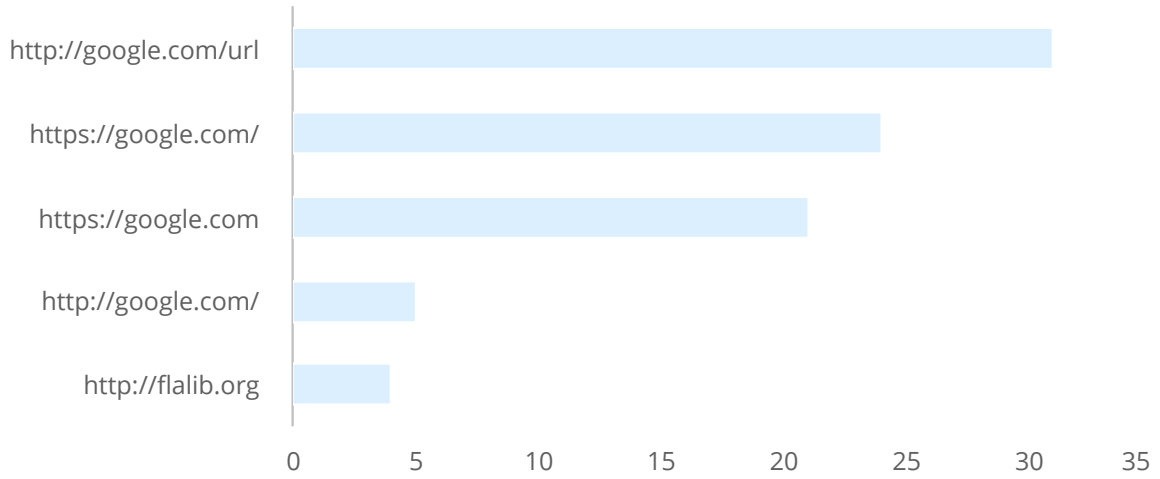

Referring Pages

Pages	Sessions
http://google.com/url	31
https://google.com/	24
https://google.com	21
http://google.com/	5
http://flalib.org	4
http://essaytags.com/	1
http://gzth.net/	1
https://l.facebook.com/	1
https://webtechsurvey.com/website/evpumc.org	1