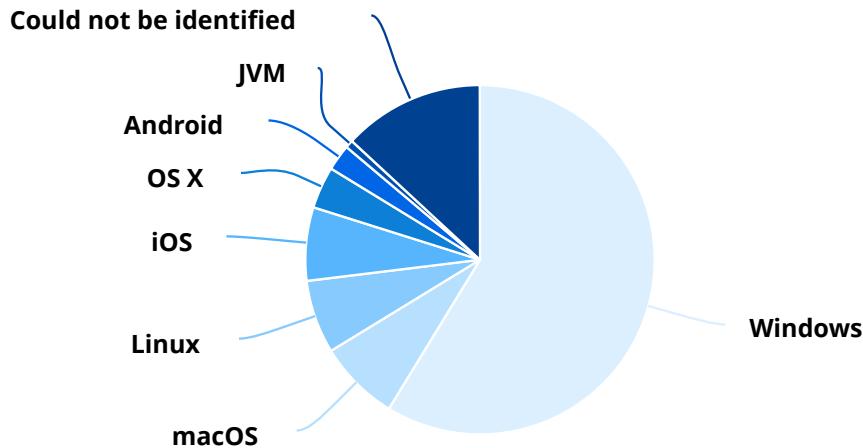

Browsers & Systems

Browsers

Browsers	Sessions	Percentage
Chrome	205	49.76%
IE	43	10.44%
Firefox	31	7.52%
Safari mobile	23	5.58%
Python-requests	19	4.61%
Microsoft Edge	18	4.37%
Chrome Mobile	10	2.43%
Safari	7	1.70%
Opera	5	1.21%
Vivaldi	5	1.21%
Android WebView	2	0.49%
Unirest	2	0.49%
aiohttp	2	0.49%
Android browser	1	0.24%
Apache-HttpClient	1	0.24%
Mobile Samsung Browser	1	0.24%
Mozilla	1	0.24%
Postman	1	0.24%
QQbrowser	1	0.24%
UC Browser	1	0.24%
cURL	1	0.24%
Could not be identified	32	7.77%

Browsers	Sessions	Percentage
Total	412	100.00%

Operating Systems

Operating Systems	Sessions	Percentage
Windows	242	58.74%
macOS	31	7.52%
Linux	28	6.80%
iOS	28	6.80%
OS X	16	3.88%
Android	10	2.43%
JVM	3	0.73%
Could not be identified	54	13.11%
Total	412	100.00%

Visitor Locations

Countries

Countries	Sessions	Percentage
United States	250	60.68%
Singapore	21	5.10%
United Kingdom	20	4.85%
China	18	4.37%
Germany	13	3.16%
Russia	13	3.16%

Countries	Sessions	Percentage
Ukraine	10	2.43%
Netherlands	9	2.18%
Belgium	8	1.94%
Canada	7	1.70%
France	6	1.46%
Hong Kong SAR China	6	1.46%
Turkey	6	1.46%
Sweden	5	1.21%
Australia	4	0.97%
Ireland	3	0.73%
Finland	2	0.49%
India	2	0.49%
Bangladesh	1	0.24%
Spain	1	0.24%
Japan	1	0.24%
Romania	1	0.24%
Vietnam	1	0.24%
Could not be identified	4	0.97%
Total	412	100.00%