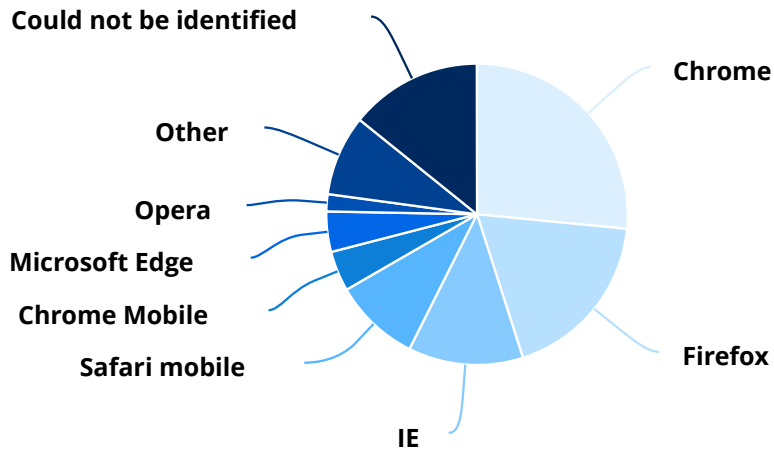

Browsers & Systems

Browsers

Browsers	Sessions	Percentage
Chrome	43	26.54%
Firefox	30	18.52%
IE	20	12.35%
Safari mobile	15	9.26%
Chrome Mobile	7	4.32%
Microsoft Edge	7	4.32%
Opera	3	1.85%
Android browser	2	1.23%
Go http package	2	1.23%
Java	2	1.23%
Safari	2	1.23%
BlackBerry Browser	1	0.62%
Lynx	1	0.62%
PhantomJS	1	0.62%
Python-requests	1	0.62%
WWW::Mechanize	1	0.62%
libwww-perl	1	0.62%
Could not be identified	23	14.20%
Total	162	100.00%