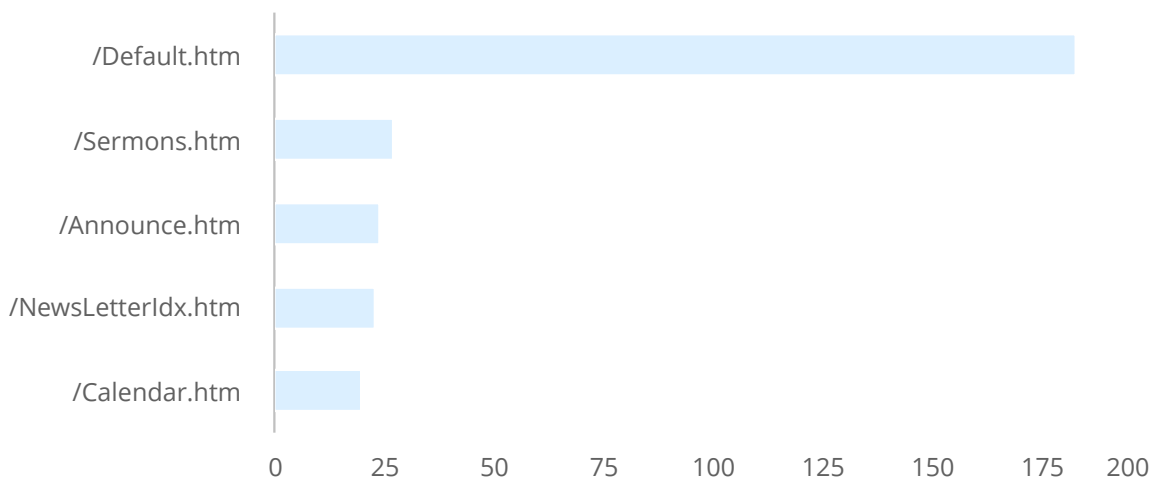

Search Engine Robots	Sessions	Percentage
msnbot-media/1.1	4	0.27%
DuckDuckGo-Favicons-Bot/1.0	3	0.21%
Exabot/3.0	3	0.21%
SurveyBot/2.3	3	0.21%
BLEXBot/1.0	2	0.14%
CCBot/2.0	2	0.14%
WbSrch/1.1	2	0.14%
Google favicon	1	0.07%
NetcraftSurveyAgent/1.0	1	0.07%
Plukkie/1.6	1	0.07%
crazywebcrawler 0.9.10	1	0.07%
servernfo.com	1	0.07%
Total	1,455	100.00%

Page Analysis

Most Frequently Visited Pages

Pages	Sessions	Percentage
/Default.htm	183	39.61%
/Sermons.htm	27	5.84%
/Announce.htm	24	5.19%
/NewsLetterIdx.htm	23	4.98%
/Calendar.htm	20	4.33%
/Elim.htm	17	3.68%
/Believe.htm	16	3.46%