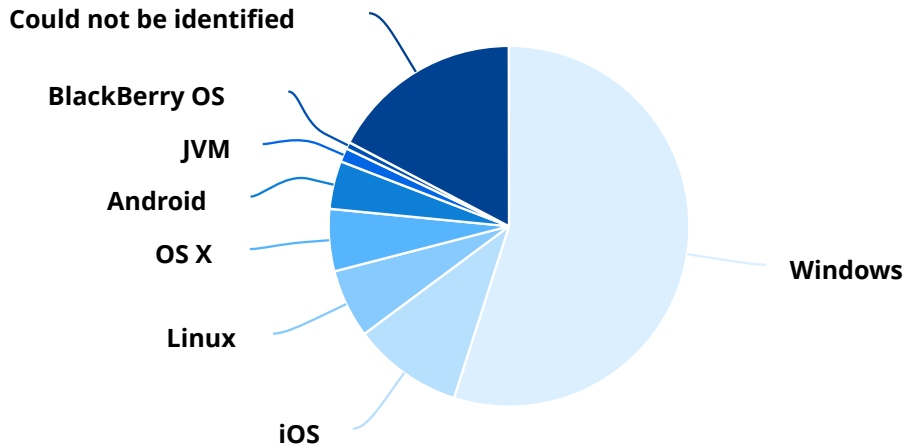

Operating Systems

Operating Systems	Sessions	Percentage
Windows	89	54.94%
iOS	16	9.88%
Linux	10	6.17%
OS X	9	5.56%
Android	7	4.32%
JVM	2	1.23%
BlackBerry OS	1	0.62%
Could not be identified	28	17.28%
Total	162	100.00%

Visitor Locations

Countries

Countries	Sessions	Percentage
United States	101	62.35%
Russia	10	6.17%
United Kingdom	9	5.56%
Germany	6	3.70%
Ukraine	6	3.70%
Canada	4	2.47%
China	4	2.47%
France	3	1.85%
Argentina	2	1.23%
Romania	2	1.23%