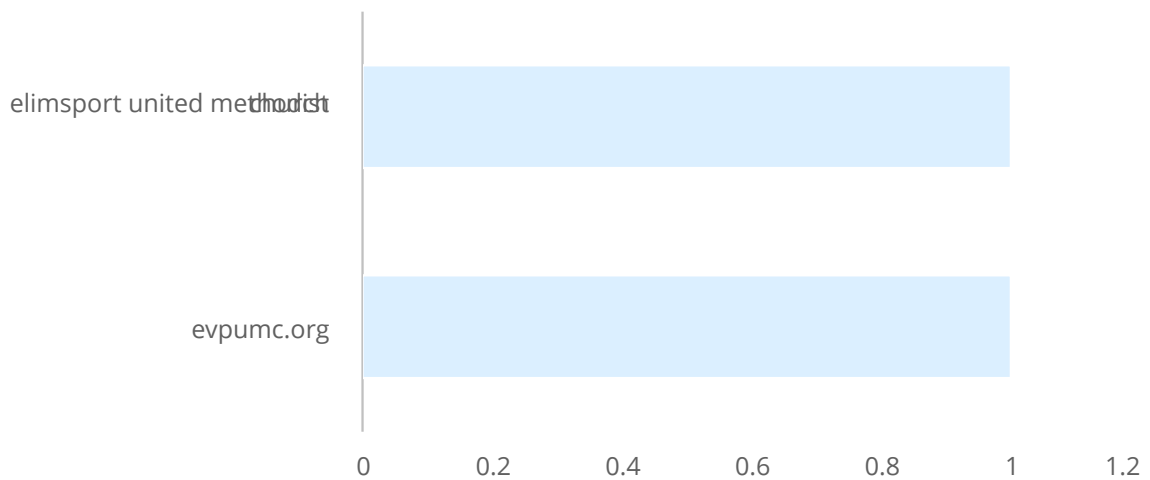

Pages	Sessions	Percentage
/St_Johns.htm	16	3.46%
/M-Statement.htm	14	3.03%
/web_links.htm	14	3.03%
/Worship.htm	13	2.81%
/Stats.htm	11	2.38%
/Elim-HISTORY.htm	10	2.16%
/CalendarOld.htm	9	1.95%
/St_Johns-HISTORY.htm	9	1.95%
/valley_views1113.htm	9	1.95%
/StJohns_M-Statement.htm	8	1.73%
/missions.htm	8	1.73%
/valley_views1013.htm	8	1.73%
/Elim_M-Statement.htm	7	1.52%
/valley_views0813.htm	7	1.52%
/valley_views0913.htm	6	1.30%
/Bulletins-old.htm	1	0.22%
/Bulletins.htm	1	0.22%
/PastorsSermons.htm	1	0.22%
Total	462	100.00%

Keywords

Keywords

Sessions

elimsport united methodist church

1