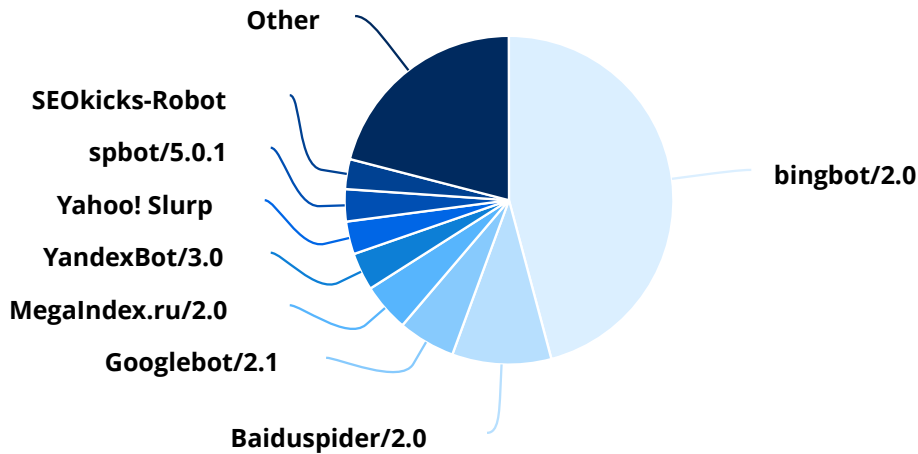

Visitor Numbers

Visitors

Date	Visitors
05/01/16	6
05/02/16	3
05/03/16	5
05/04/16	8
05/05/16	8
05/06/16	5
05/07/16	5
05/08/16	5
05/09/16	7
05/10/16	3
05/11/16	8
05/12/16	8
05/13/16	3
05/14/16	10
05/15/16	2
05/16/16	6
05/17/16	5
05/18/16	3
05/19/16	2
05/20/16	8
05/21/16	7
05/22/16	4

Date	Visitors
05/23/16	7
05/24/16	1
05/25/16	7
05/26/16	4
05/27/16	1
05/28/16	2
05/29/16	1
05/30/16	2
05/31/16	9
Total	155

Sessions

Date	Sessions
05/01/16	6
05/02/16	4
05/03/16	5
05/04/16	9
05/05/16	9
05/06/16	6
05/07/16	6
05/08/16	5
05/09/16	7
05/10/16	3
05/11/16	8

Search Engine Robots

Search Engine Robots	Sessions	Percentage
bingbot/2.0	667	45.84%
Baiduspider/2.0	142	9.76%
Googlebot/2.1	82	5.64%
MegaIndex.ru/2.0	69	4.74%
YandexBot/3.0	54	3.71%
Yahoo! Slurp	47	3.23%
spbot/5.0.1	46	3.16%
SEOkicks-Robot	43	2.96%
AhrefsBot/5.1	42	2.89%
panscient.com	36	2.47%
Aboundexbot/0.3	27	1.86%
Googlebot-Mobile	26	1.79%
woobot/1.1	24	1.65%
Mail.RU_Bot/2.0	23	1.58%
SiteExplorer/1.0b	23	1.58%
Wotbox/2.01	23	1.58%
internetVista monitor	14	0.96%
Dataprovider/6.92	11	0.76%
WikiDo/1.1	8	0.55%
woobot/2.0	8	0.55%
Googlebot-Mobile/2.1	6	0.41%
SafeDNSBot	5	0.34%
SeznamBot/3.2	5	0.34%